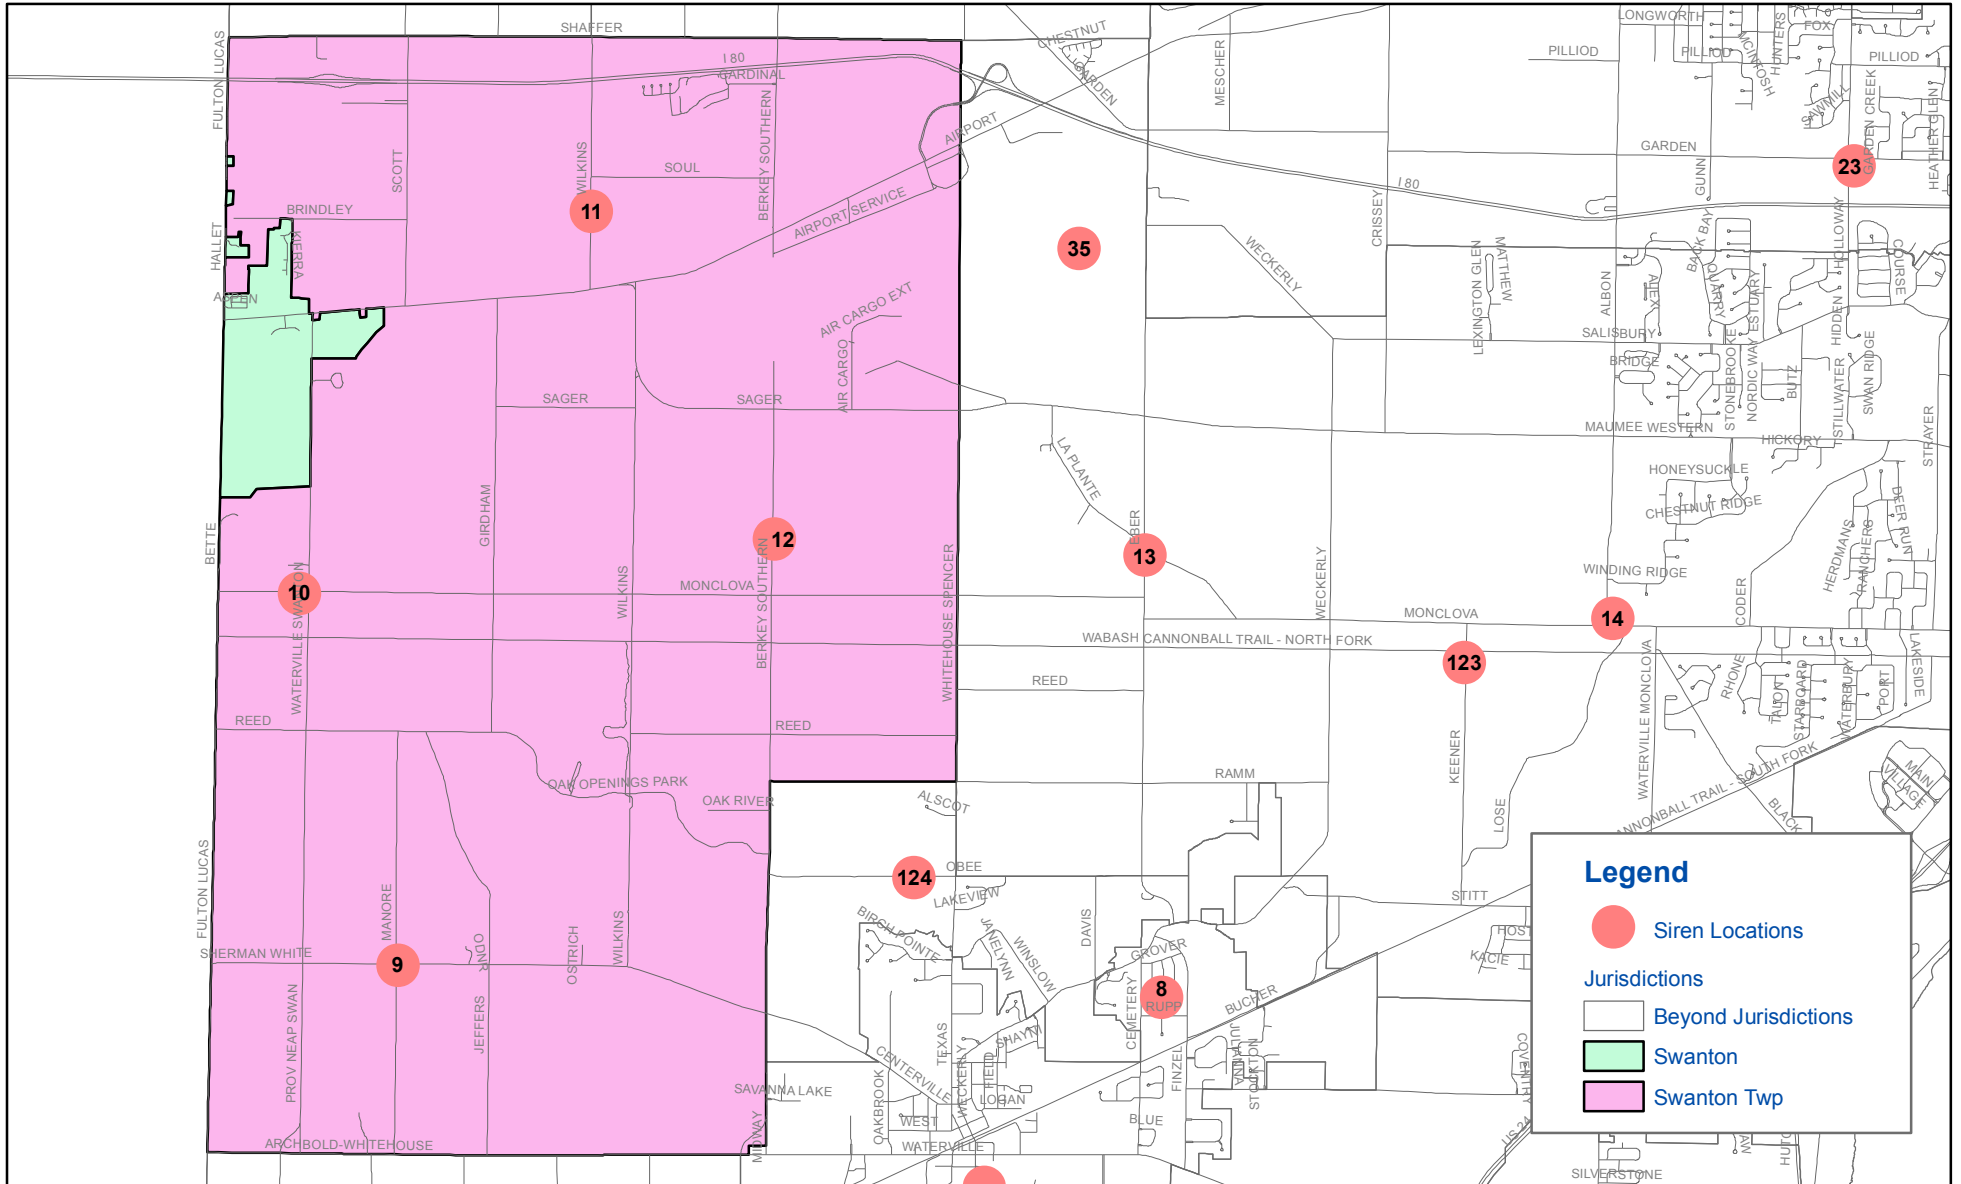

EMA Sirens Spencer Twp

Legend

-  Siren Locations
- Jurisdictions**
-  Beyond Jurisdictions
-  Spencer Twp

Spencer Twp Outdoor Warning Siren Location Legend
Lucas County Emergency Management Agency

Siren Number	Adress	Location
21	9445 Frankfort Rd	Spencer Twp FD
22	1534 S. Crissey Rd	Springfield Twp FD #2
29	2562 N Crissey Rd	Sylvania Twp
36	8300 Central Av	Reichert Stamping

EMA Sirens Springfield Twp

Legend

- Siren Locations
- Beyond Jurisdictions
- Springfield Twp

Springfield Twp Outdoor Warning Siren Location Legend

Lucas County Emergency Management Agency

Siren Number	Address	Location
21	9445 Frankfort Rd	Spencer Twp FD
22	1534 S. Crissey Rd	Springfield Twp FD #2
23	7145 Garden Rd	Springfield Twp FD #3
24	802 S. McCord Rd	Springfield Twp FD
25	1245 Clarion St	Holland Village Offices
27	1205 King Rd	Dorr Elementary
35	2660 S Eber Rd, Air Ops Bldg	Ohio Air Natl Guard Base
50	3901 Shadylawn Dr	Crossgates Elementary
52	479 Dussel Rd.	Suffolk Square
54	5760 Heatherdowns Bv	Toledo ROW
57	4820 Airport Hwy	Swan Creek Metropark
75	1655 Reynolds Rd	Toledo FD #14
76	1126 Holland Sylvania	
77	6004 Hill Ave	Banner Mattress
78	4535 Hill Ave	Cotter Voc. School
80	3900 Hill Ave	Keyser Elementary
82	2125 Richards Rd	Ottawa Hills Village Hall
85	6015 Merger Dr.	Springfield Twp ROW
122	7617 Angola Rd.	Springfield Twp.

EMA Sirens Swanton and Swanton Twp

Swanton and Swanton Twp Outdoor Warning Siren Location Legend
Lucas County Emergency Management Agency

Siren Number	Address	Location
8	5992 Cemetery	V. of Whitehouse Lot
9	Manore/Waterville-Swanton	Swanton Twp
10	13910 Monclova Rd	Swanton Twp
11	2731 S Wilkins Rd	Swanton Twp
12	4025 S Berkey Southern Rd	Big Sandy KOA
13	4201 S Eber Rd	Monclova Twp
14	4395 Albon Rd	Monclova Fire Dept
23	7145 Garden Rd	Springfield Twp FD #3
35	2660 S Eber Rd, Air Ops Bldg	Ohio Air Natl Guard Base
123	4650 Keener Rd.	Monclova Twp.
124	11143 Obee Rd.	Whitehouse