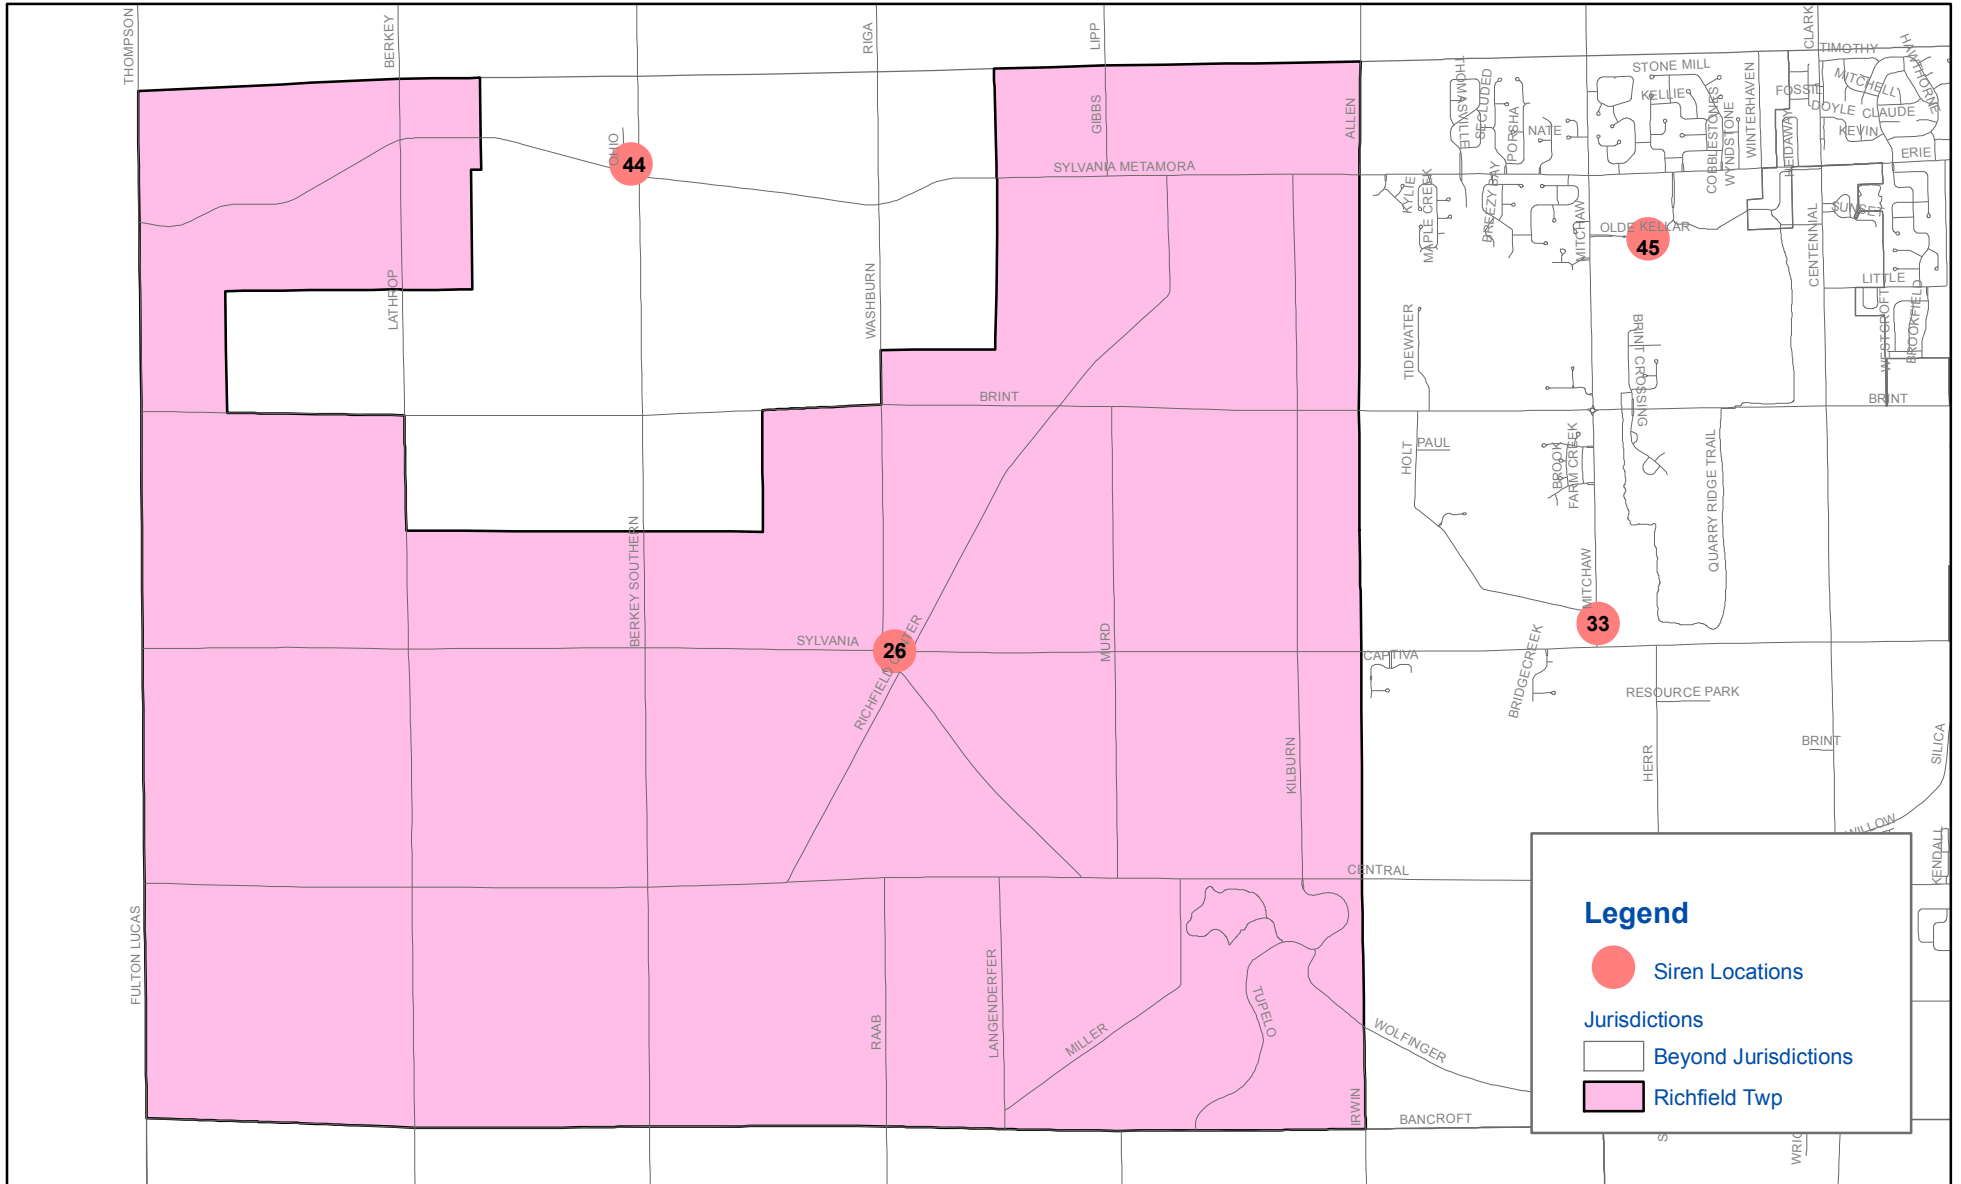

EMA Sirens Richfield Twp

Legend

- Siren Locations
- **Jurisdictions**
- Beyond Jurisdictions
- Richfield Twp

Richfield Twp Outdoor Warning Siren Location Legend
Lucas County Emergency Management Agency

Siren Number	Address	Location
26	11440 W Sylvania Av	Richfield Twp Hall
33	9000 Sylvania Avenue	Timberstone Jr High School
44	5315 N Berkey Southern Rd	Richfield Twp FD
45	8801 Sylvania Metamora Rd	Pacesetter Park