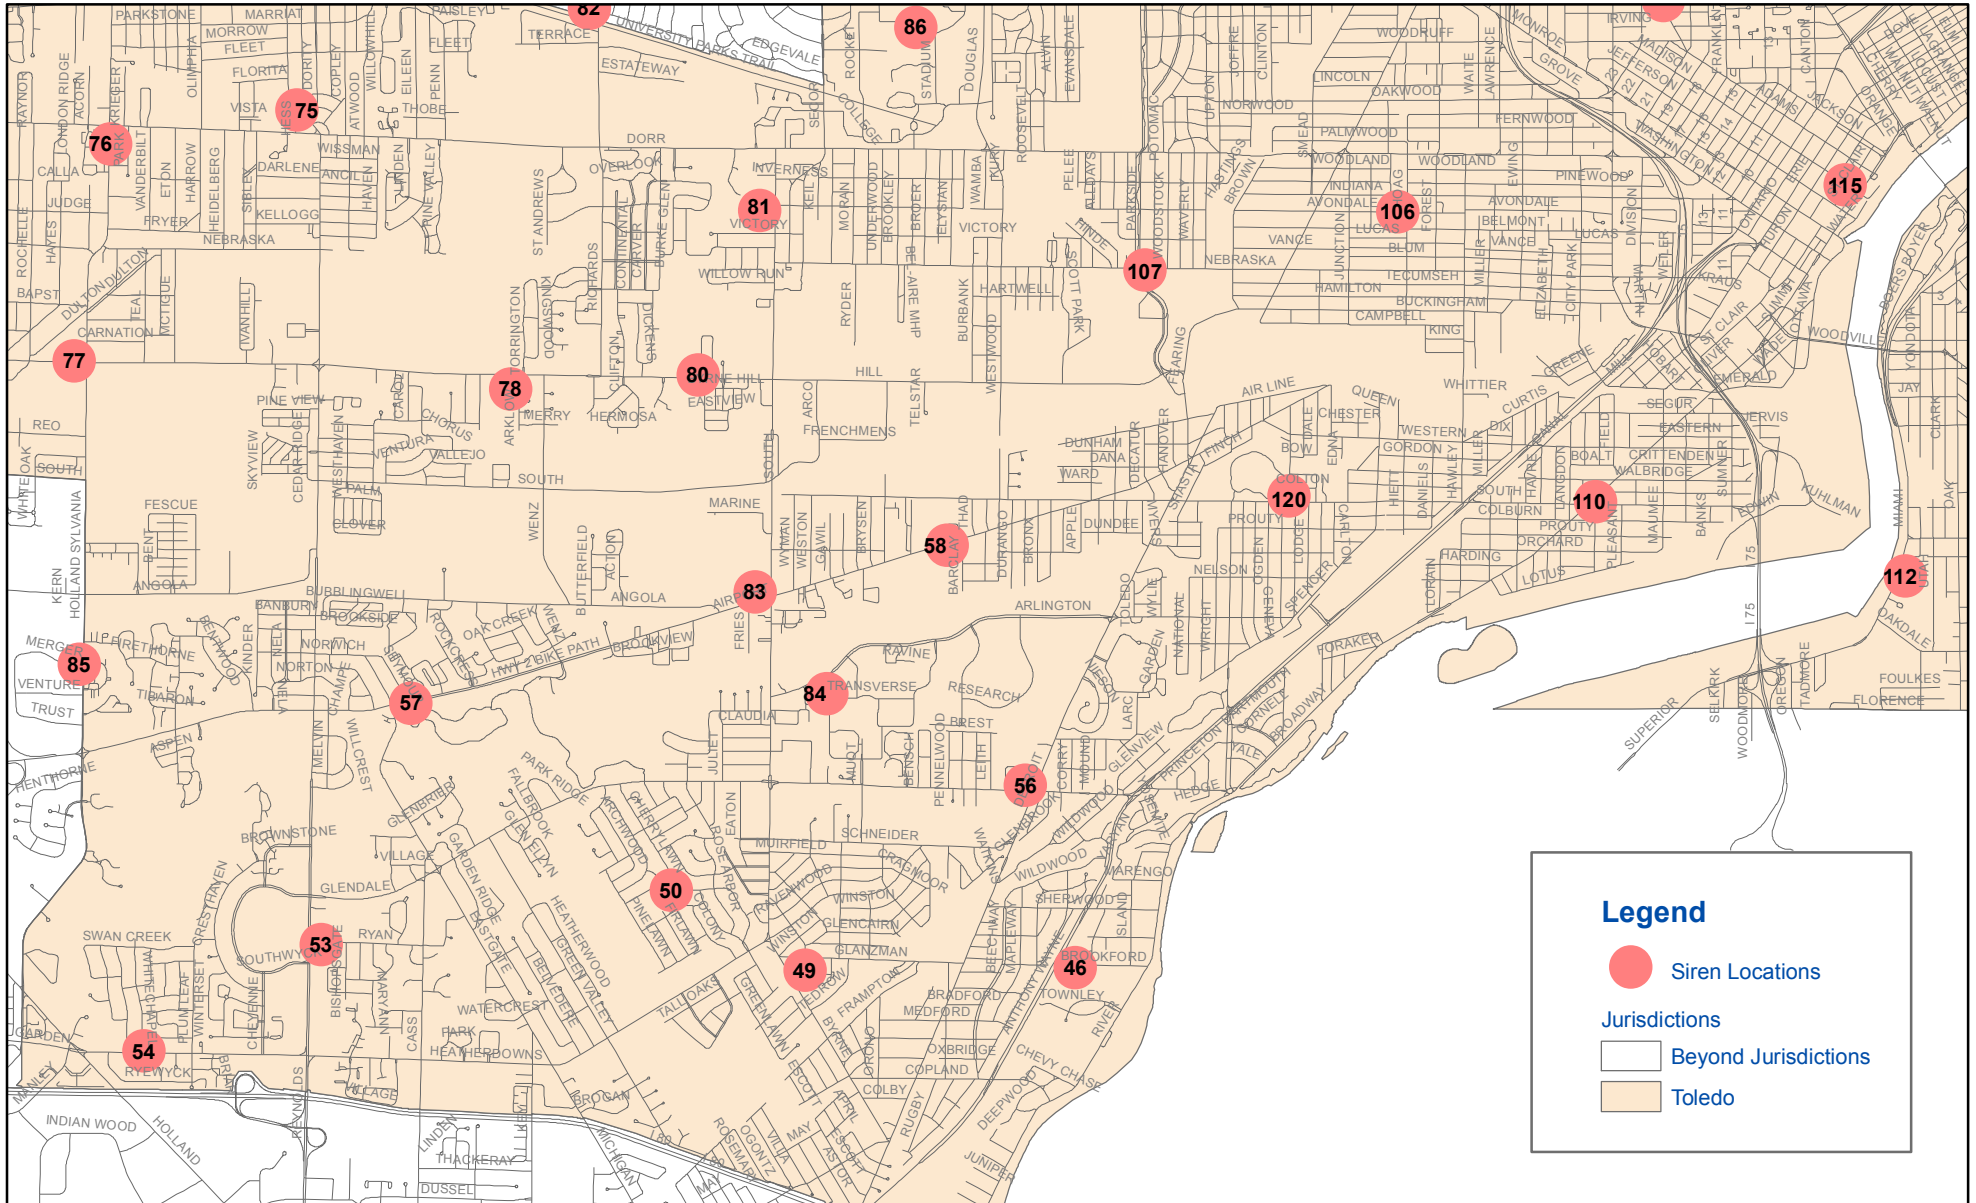

EMA Sirens Toledo (south-west)

Legend

- Siren Locations
- **Jurisdictions**
- Beyond Jurisdictions
- Toledo

Toledo (south-west) Outdoor Warning Siren Location Legend

Lucas County Emergency Management Agency

Siren Number	Address	Location
46	2303 Brookford Dr	Toledo Christian School
49	2145 Byrne Rd	Byrne Road Park
50	3901 Shadylawn Dr	Crossgates Elementary
53	5123 Ryan Rd	Georgetown Apts
54	5760 Heatherdowns Bv	Toledo ROW
56	1474 S Detroit Ave	City of Toledo FD #21
57	4820 Airport Hwy	Swan Creek Metropark
58	2857 Airport Hwy	Airport Plaza
75	1655 Reynolds Rd	Toledo FD #14
76	1126 Holland Sylvania	
77	6004 Hill Ave	Banner Mattress
78	4535 Hill Ave	Cotter Voc. School
80	3900 Hill Ave	Keyser Elementary
81	825 Byrne Rd	Mt. Vernon School
82	2125 Richards Rd	Ottawa Hills Village Hall
83	3540 Airport Hwy	Conrads Car Wash
84	3225 Arlington Ave	WTOD Radio Station
85	6015 Merger Dr.	Springfield Twp ROW
86	2801 Bancroft St	Univ. of Toledo Student Union
106	1217 Avondale Ave	City of Toledo ROW
107	2095 Parkside Blvd	City of Toledo ROW
110	1509 Broadway	City of Toledo ROW
112	1343 Miami St	Custom Deco
115	405 Madison Ave	PNC Bank
120	450 Champion St.	Highland Park