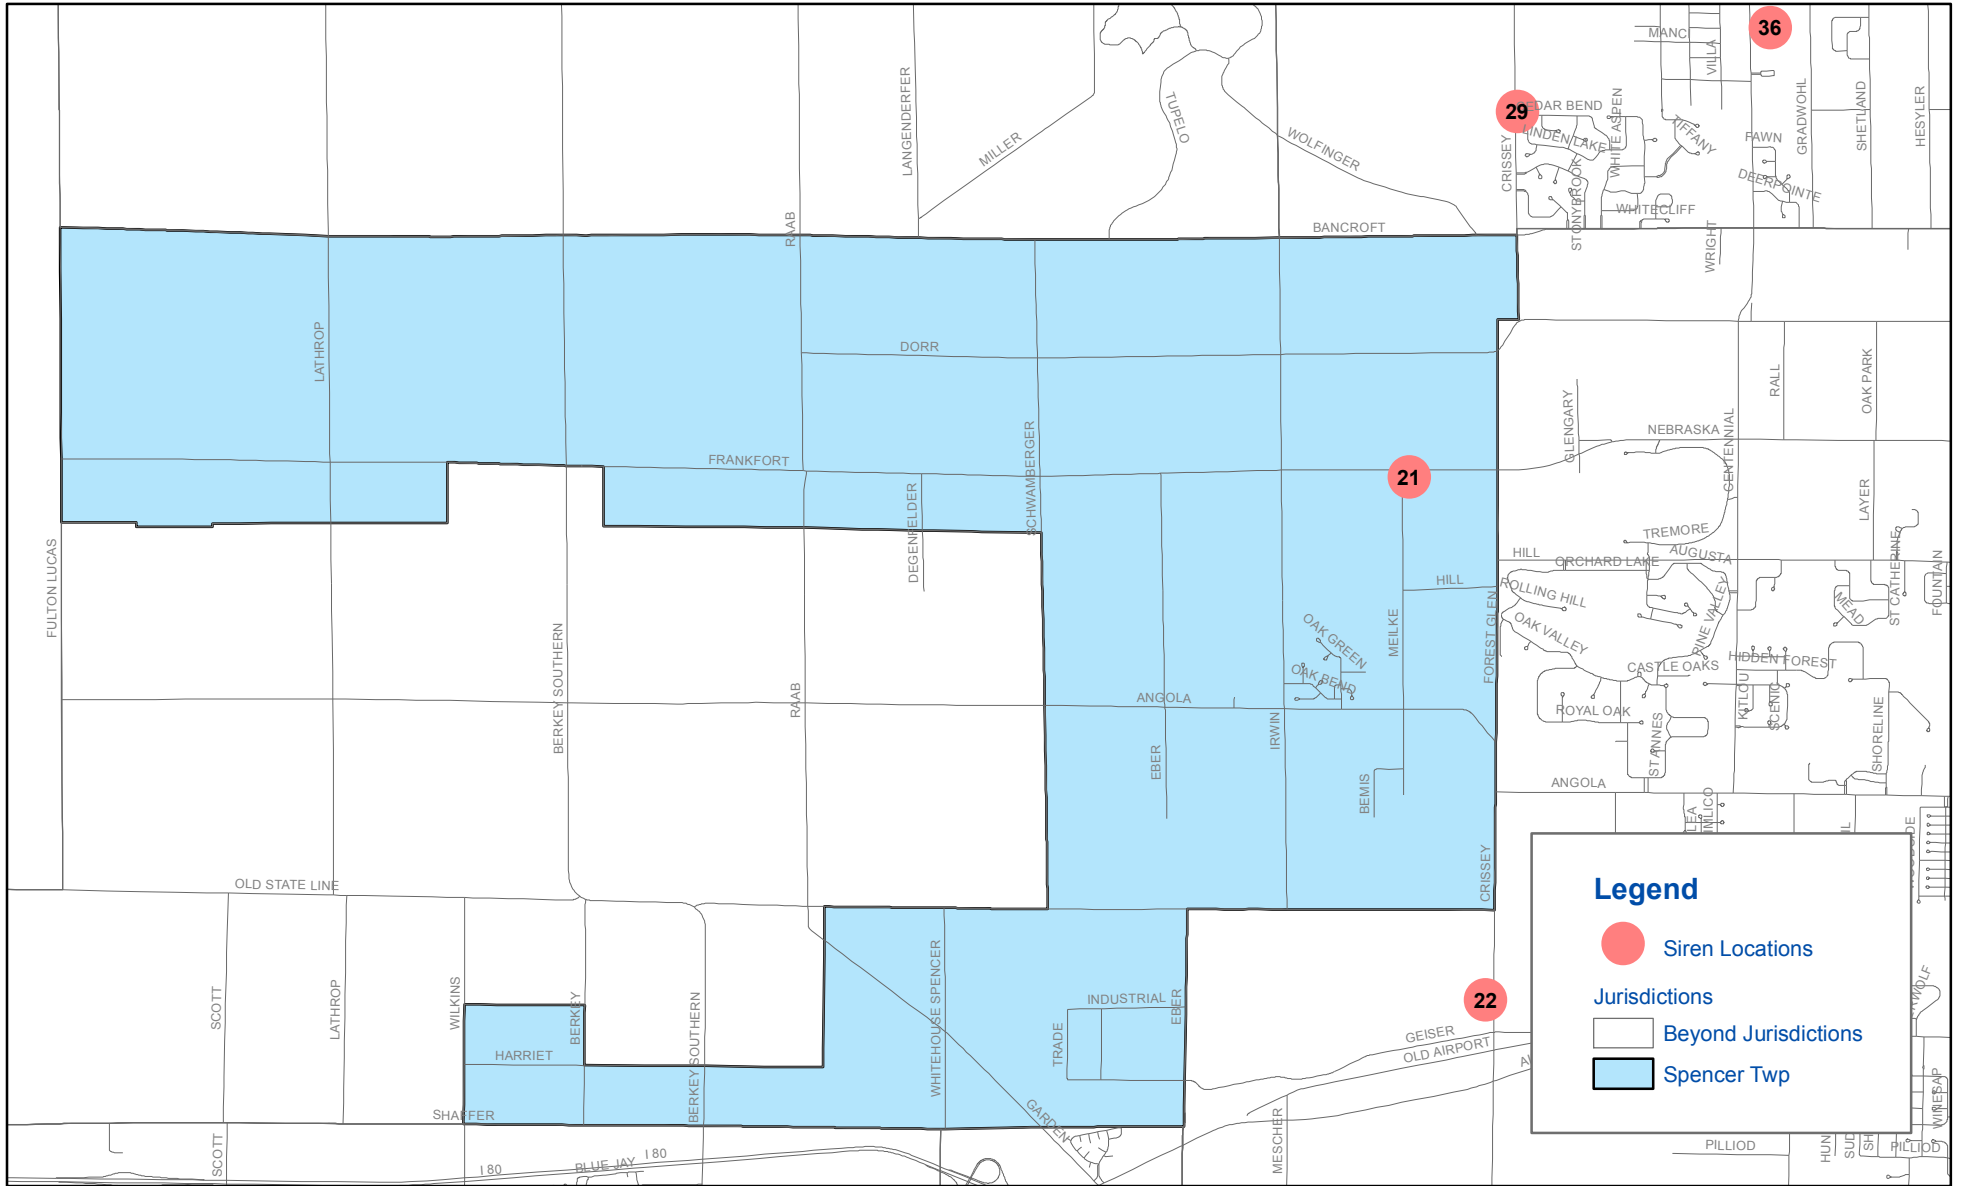

EMA Sirens Richfield Twp

Legend

-  Siren Locations
- Jurisdictions**
-  Beyond Jurisdictions
-  Richfield Twp

Richfield Twp Outdoor Warning Siren Location Legend
Lucas County Emergency Management Agency

Siren Number	Address	Location
26	11440 W Sylvania Av	Richfield Twp Hall
33	9000 Sylvania Avenue	Timberstone Jr High School
44	5315 N Berkey Southern Rd	Richfield Twp FD
45	8801 Sylvania Metamora Rd	Pacesetter Park

EMA Sirens Spencer Twp

Legend

-  Siren Locations
- Jurisdictions**
-  Beyond Jurisdictions
-  Spencer Twp

Spencer Twp Outdoor Warning Siren Location Legend
Lucas County Emergency Management Agency

Siren Number	Adress	Location
21	9445 Frankfort Rd	Spencer Twp FD
22	1534 S. Crissey Rd	Springfield Twp FD #2
29	2562 N Crissey Rd	Sylvania Twp
36	8300 Central Av	Reichert Stamping

EMA Sirens Whitehouse

Whitehouse Outdoor Warning Siren Location Legend
Lucas County Emergency Management Agency

Siren Number	Address	Location
7	6655 Providence	Whitehouse Municipal Bldg.
8	5992 Cemetery	V. of Whitehouse Lot
124	11143 Obee Rd.	Whitehouse