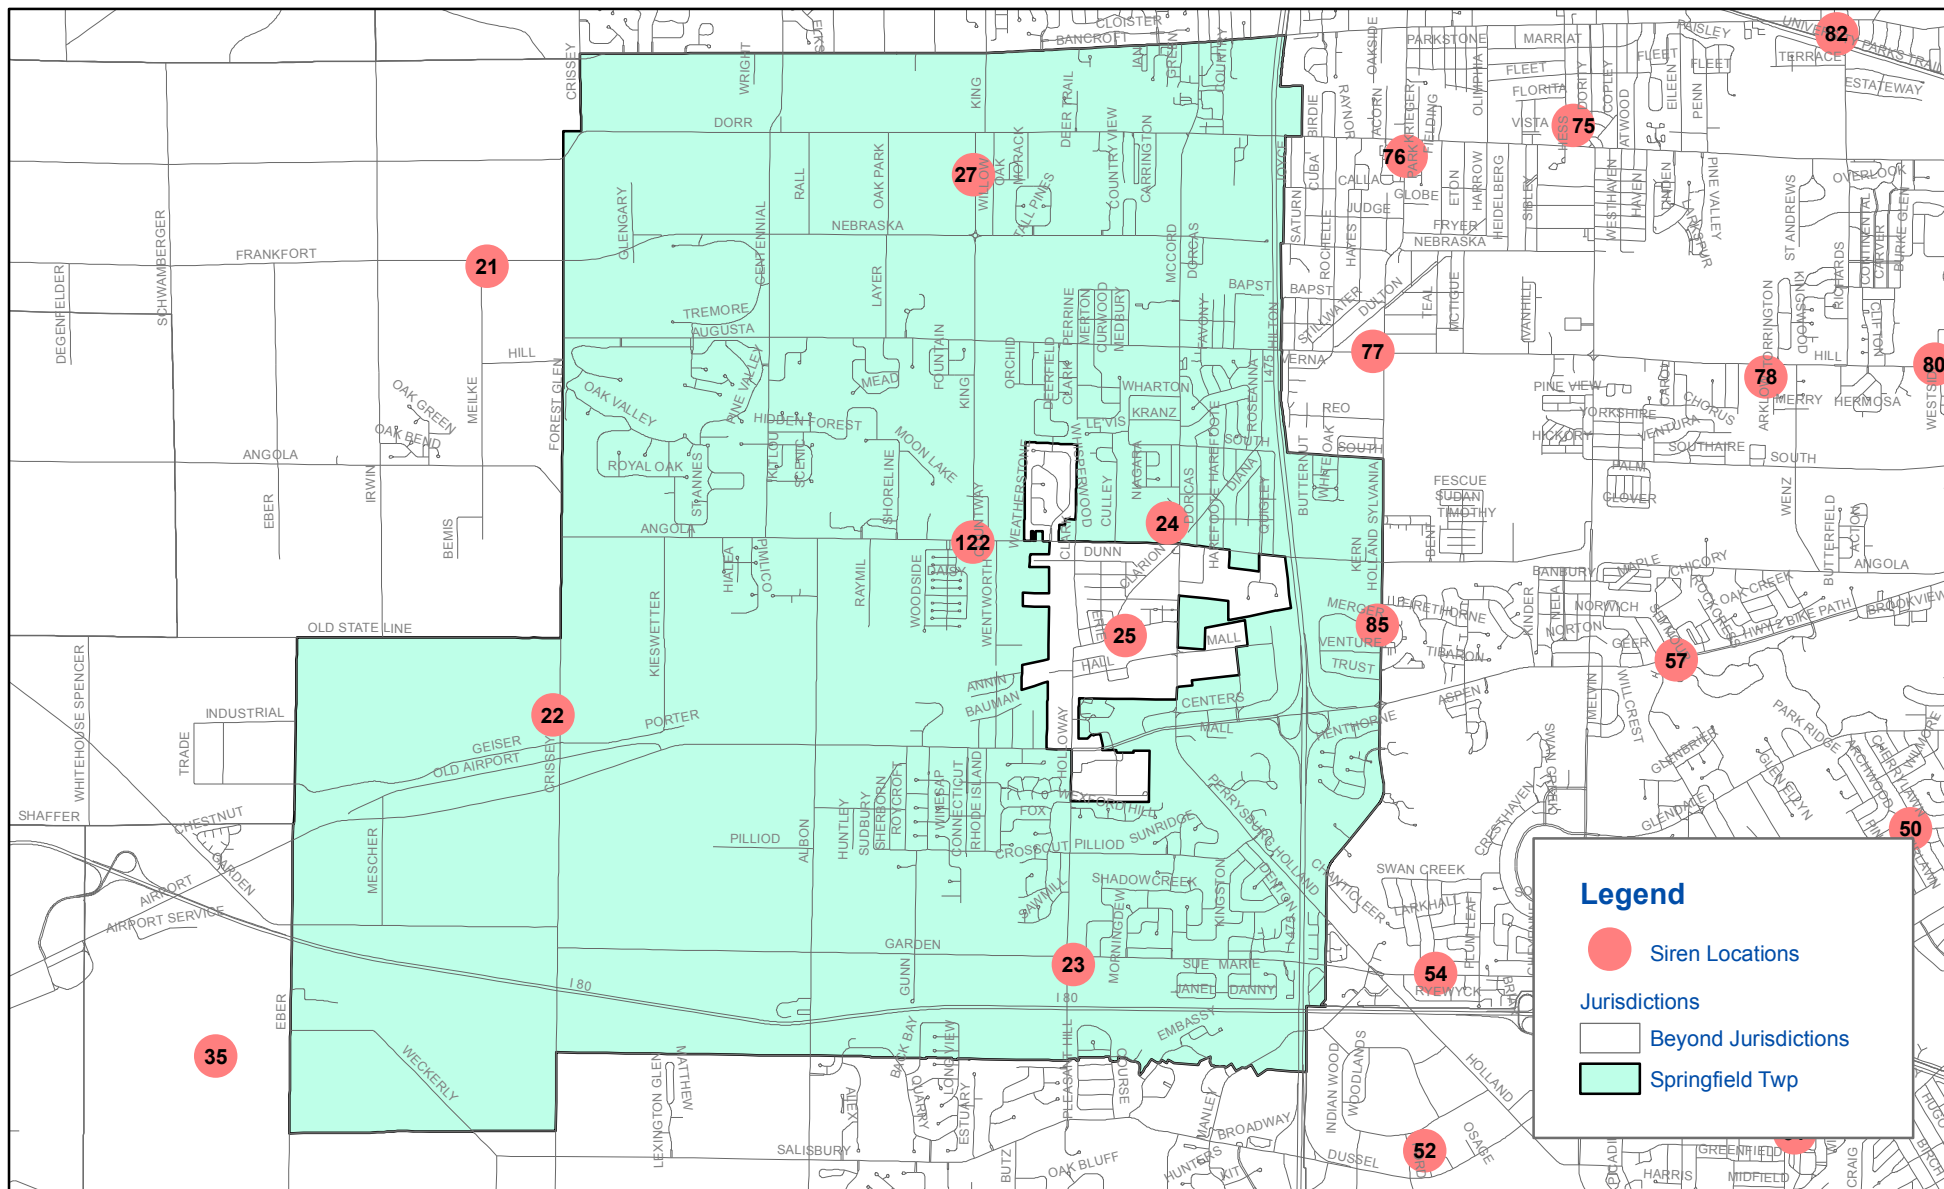

EMA Sirens Richfield Twp

Legend

-  Siren Locations
- Jurisdictions**
-  Beyond Jurisdictions
-  Richfield Twp

Richfield Twp Outdoor Warning Siren Location Legend
Lucas County Emergency Management Agency

Siren Number	Address	Location
26	11440 W Sylvania Av	Richfield Twp Hall
33	9000 Sylvania Avenue	Timberstone Jr High School
44	5315 N Berkey Southern Rd	Richfield Twp FD
45	8801 Sylvania Metamora Rd	Pacesetter Park

EMA Sirens Spencer Twp

Legend

-  Siren Locations
- Jurisdictions**
-  Beyond Jurisdictions
-  Spencer Twp

Spencer Twp Outdoor Warning Siren Location Legend
Lucas County Emergency Management Agency

Siren Number	Adress	Location
21	9445 Frankfort Rd	Spencer Twp FD
22	1534 S. Crissey Rd	Springfield Twp FD #2
29	2562 N Crissey Rd	Sylvania Twp
36	8300 Central Av	Reichert Stamping

EMA Sirens Springfield Twp

Legend

- Siren Locations
- Beyond Jurisdictions
- Springfield Twp

Springfield Twp Outdoor Warning Siren Location Legend

Lucas County Emergency Management Agency

Siren Number	Address	Location
21	9445 Frankfort Rd	Spencer Twp FD
22	1534 S. Crissey Rd	Springfield Twp FD #2
23	7145 Garden Rd	Springfield Twp FD #3
24	802 S. McCord Rd	Springfield Twp FD
25	1245 Clarion St	Holland Village Offices
27	1205 King Rd	Dorr Elementary
35	2660 S Eber Rd, Air Ops Bldg	Ohio Air Natl Guard Base
50	3901 Shadylawn Dr	Crossgates Elementary
52	479 Dussel Rd.	Suffolk Square
54	5760 Heatherdowns Bv	Toledo ROW
57	4820 Airport Hwy	Swan Creek Metropark
75	1655 Reynolds Rd	Toledo FD #14
76	1126 Holland Sylvania	
77	6004 Hill Ave	Banner Mattress
78	4535 Hill Ave	Cotter Voc. School
80	3900 Hill Ave	Keyser Elementary
82	2125 Richards Rd	Ottawa Hills Village Hall
85	6015 Merger Dr.	Springfield Twp ROW
122	7617 Angola Rd.	Springfield Twp.