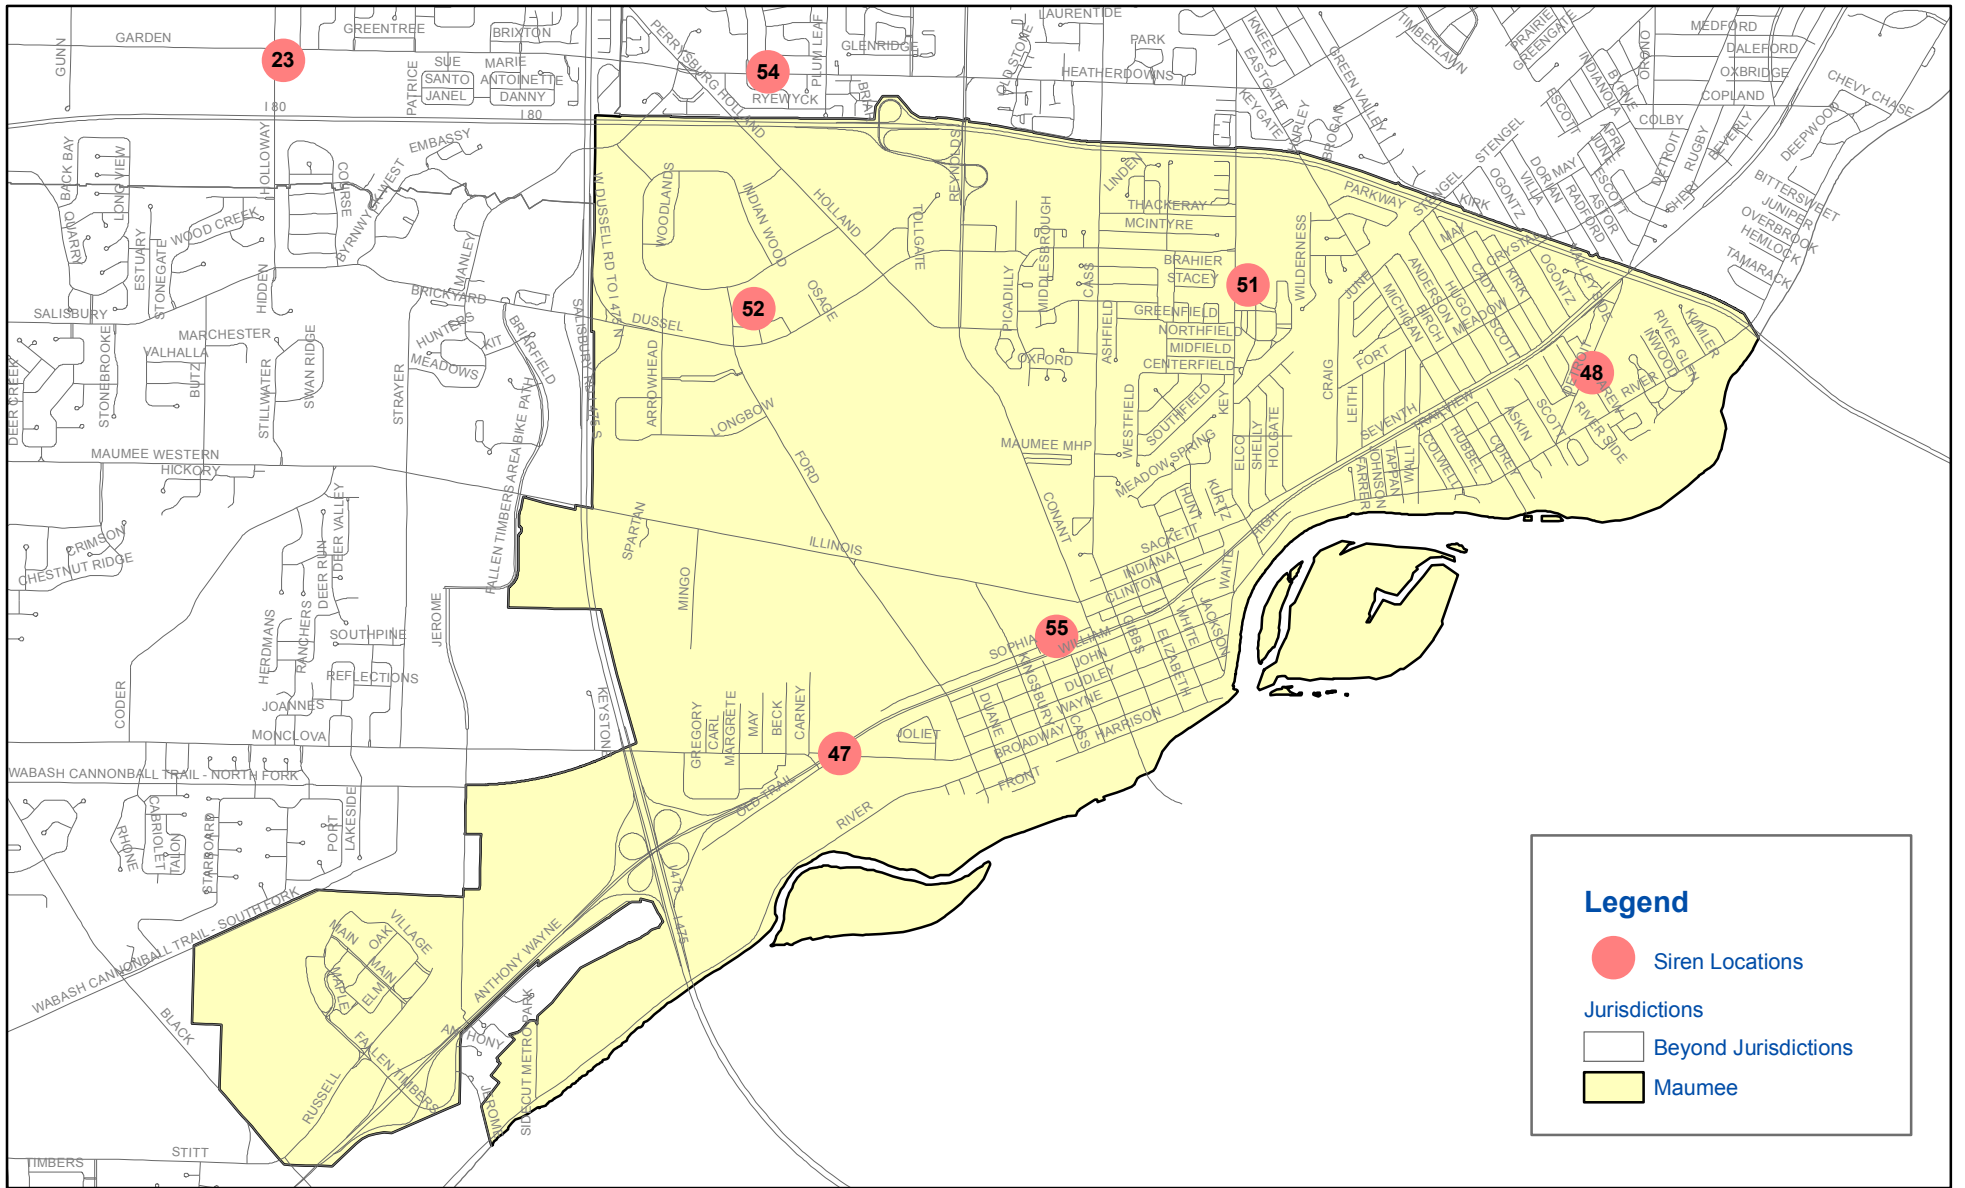

EMA Sirens Maumee

Maumee Outdoor Warning Siren Location Legend Lucas County Emergency Management Agency

Siren Number	Address	Location
23	7145 Garden Rd	Springfield Twp FD #3
47	1458 W Wayne St	Old Trail Road/W Wayne St
48	2504 S Detroit Ave	Lucas Co. Engineers Garage
51	2901 Key St	Lucas Co Rec. Center
52	479 Dussel Rd.	Suffolk Square
54	5760 Heatherdowns Bv	Toledo ROW
55	204 Illinois Ave	Maumee Municipal Garage