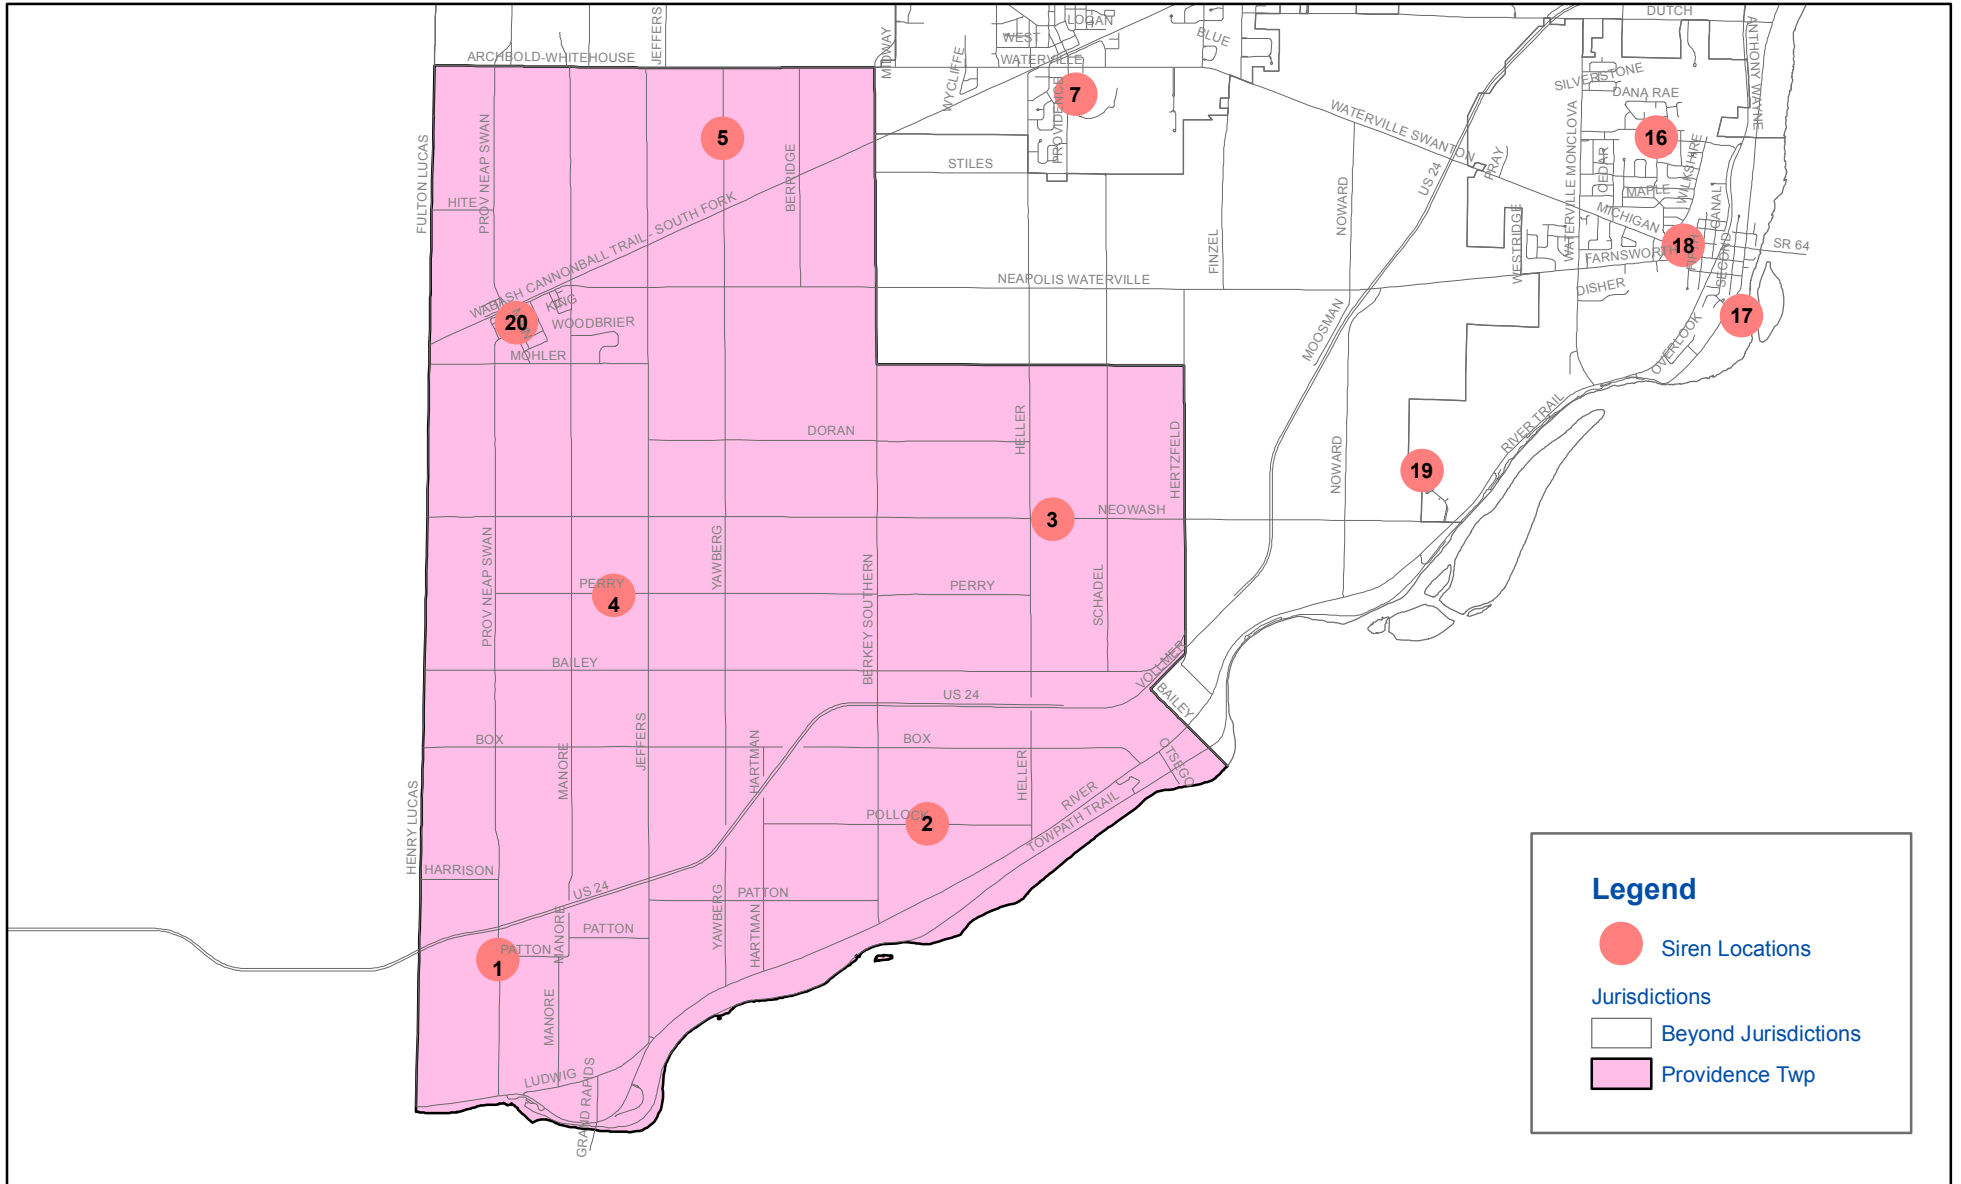

EMA Sirens Providence Twp

Providence Twp Outdoor Warning Siren Location Legend
Lucas County Emergency Management Agency

Siren Number	Address	Location
1	11540 Prov-Neap-Swan Rd	Providence Twp
2	11570 Pollock Rd	Providence Twp
3	10983 Neowash Rd	Providence Twp
4	13257 Perry St	Providence Twp
5	7214 Yawberg Rd	Providence Twp
7	6655 Providence	Whitehouse Municipal Bldg.
16	457 Sycamore	Waterville Elementary School
17	215 S River Road	Waterworks Park
18	800 Michigan Ave	Waterville Library
19	8200 Neowash Rd	Browning Masonic Hm
20	8149 Main St	Providence Twp FD