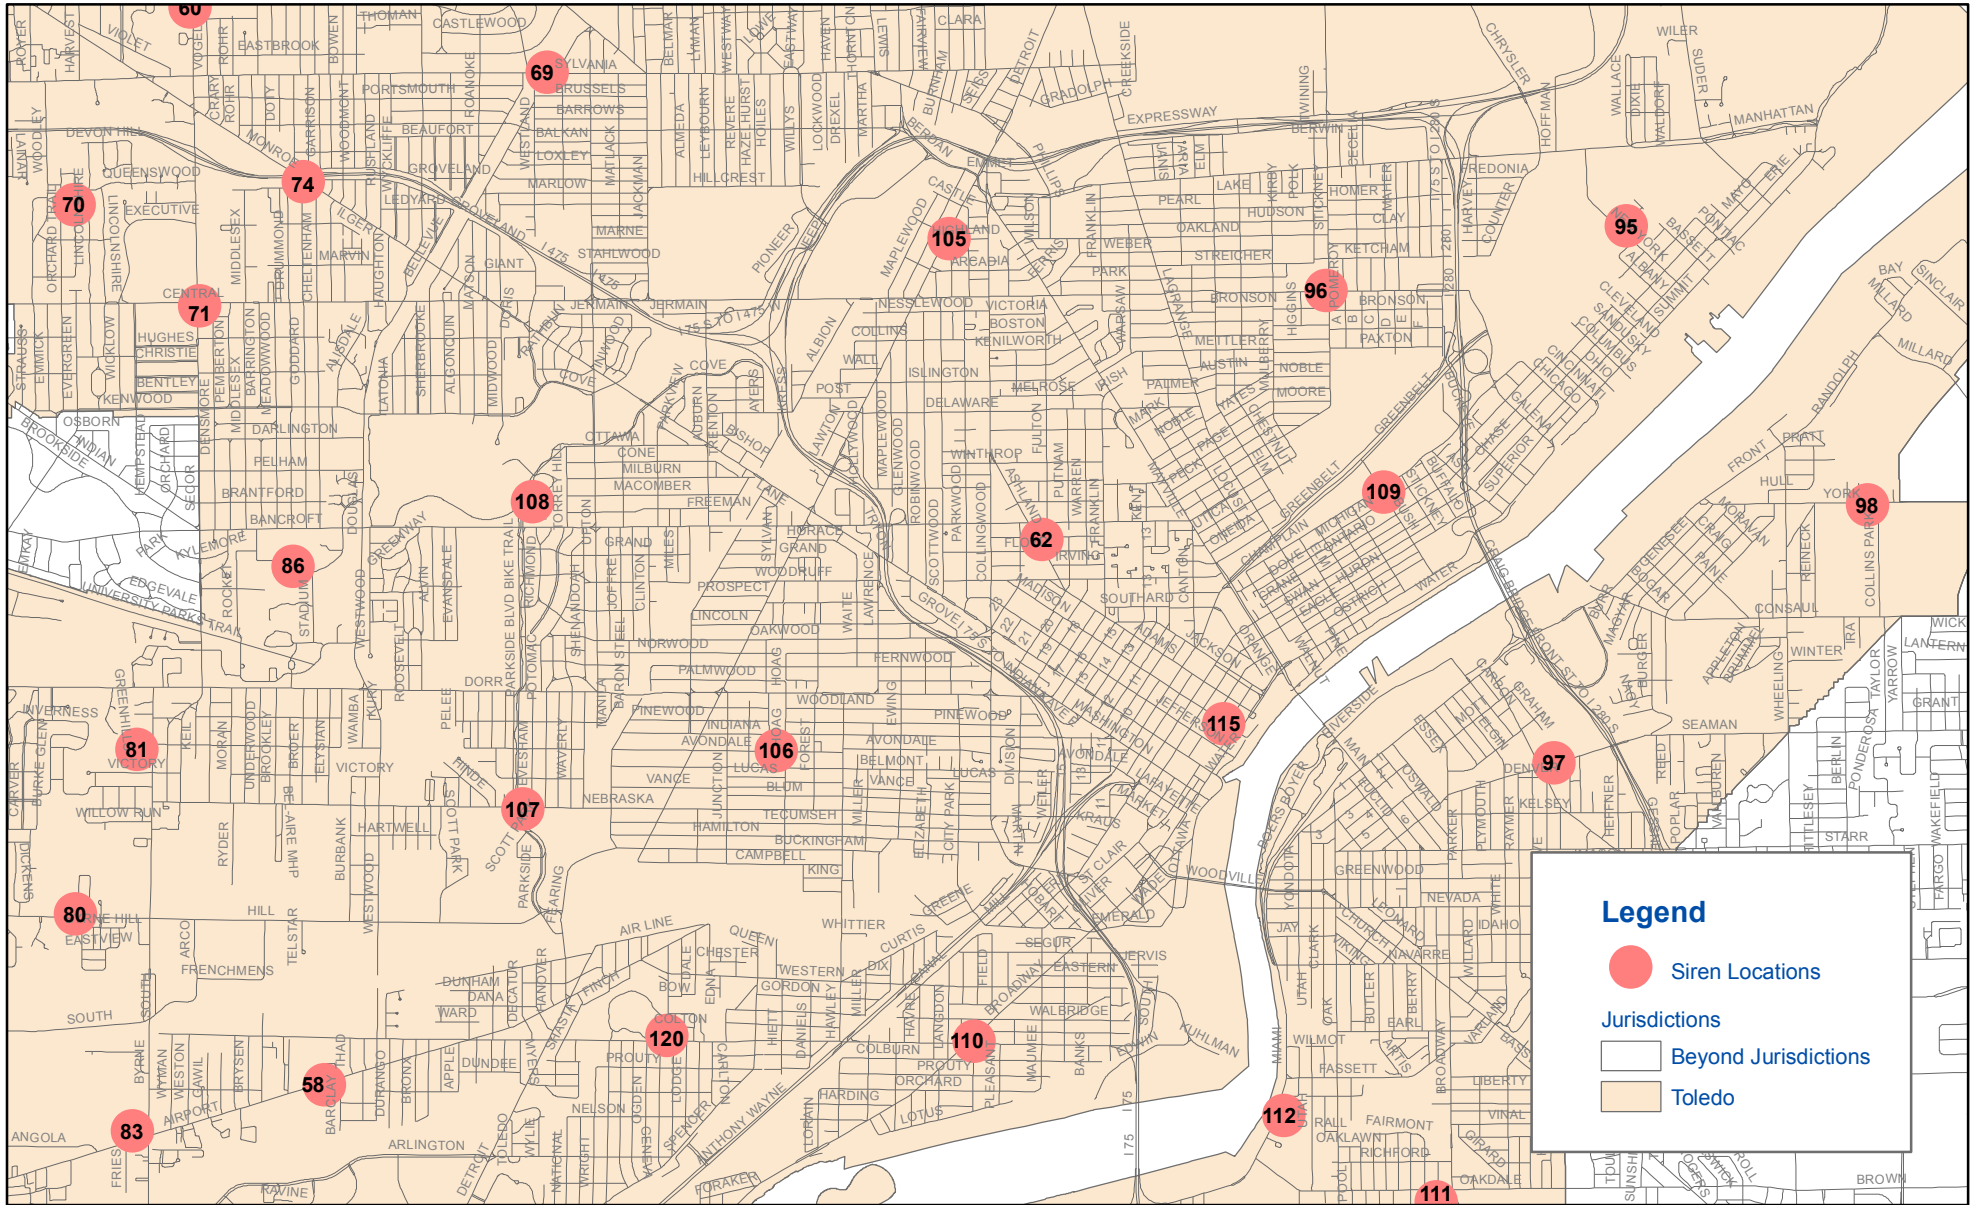

EMA Sirens Toledo (central)

Toledo (central) Outdoor Warning Siren Location Legend
Lucas County Emergency Management Agency

Siren Number	Address	Location
58	2857 Airport Hwy	Airport Plaza
60	4235 Secor Rd	Toledo Clinic
62	2112 Ashland Ave	City of Toledo
69	2048 Sylvania Ave	Toledo ROW
70	3505 Lincolnshire	Washington Local Schools
71	3235 Central Ave	Toledo ROW
74	4349 Monroe St	Toledo ROW
80	3900 Hill Ave	Keyser Elementary
81	825 Byrne Rd	Mt. Vernon School
83	3540 Airport Hwy	Conrads Car Wash
86	2801 Bancroft St	Univ. of Toledo Student Union
95	3016 Edison	In Vacant Lot
96	751 Central Ave	Woodward School
97	1501 S Ravine Parkway	City of Toledo ROW
98	2848 York St	Collins Park
105	3278 N Detroit Ave	City of Toledo ROW
106	1217 Avondale Ave	City of Toledo ROW
107	2095 Parkside Blvd	City of Toledo ROW
108	2240 Ottawa Pkwy	Ottawa Park Ice Rink
109	1501 Champlain	City of Toledo ROW
110	1509 Broadway	City of Toledo ROW
111	1620 E. Broadway	Oakdale Elementary
112	1343 Miami St	Custom Deco
115	405 Madison Ave	PNC Bank
120	450 Champion St.	Highland Park