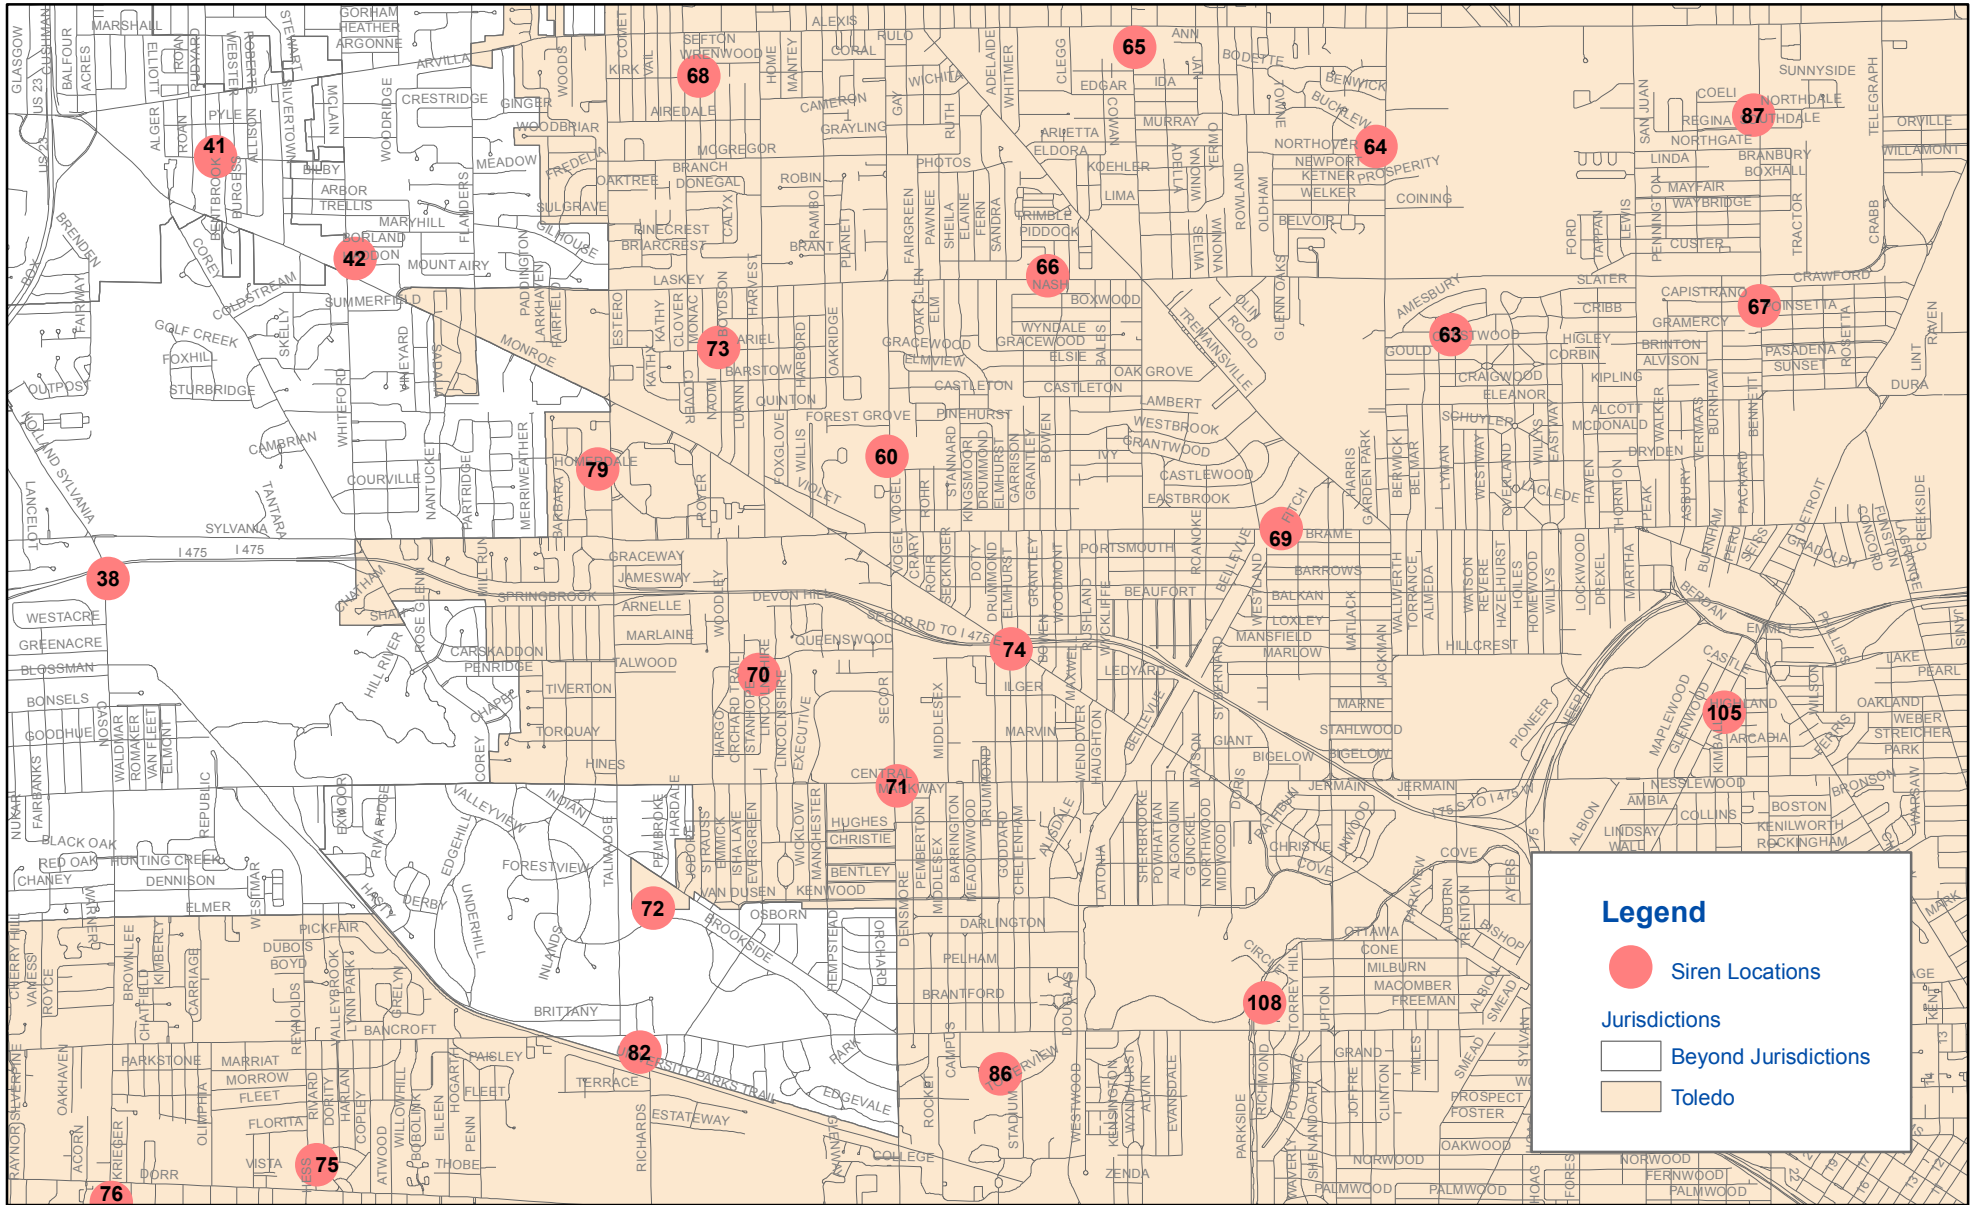

EMA Sirens Toledo (north-west)

Toledo (north-west) Outdoor Warning Siren Location Legend
Lucas County Emergency Management Agency

Siren Number	Address	Location
38	3840 Holland Sylvania	Stranahan Elementary
41	5550 McGregor	Whetstone Park
42	5056 Haddon Rd	Sylvania FD #3
60	4235 Secor Rd	Toledo Clinic
63	1515 Slater St	Larchmont Elementary
64	5411 Jackman	UAW Local 14
65	5732 Douglas Rd	Toledo Baptist Temple
66	2743 Laskey Rd	Toledo FD #23
67	4901 Bennett Rd	Bennett Park
68	3939 Wrenwood St	Lucas Co Alt Learning
70	3505 Lincolnshire	Washington Local Schools
71	3235 Central Ave	Toledo ROW
72	4025 Indian Rd	St Ursula's Academy
73	3845 Clawson Ave	Monac Elementary School
74	4349 Monroe St	Toledo ROW
75	1655 Reynolds Rd	Toledo FD #14
76	1126 Holland Sylvania	
79	4211 Talmadge Rd	Harold Jaffee Jewelers
82	2125 Richards Rd	Ottawa Hills Village Hall
86	2801 Bancroft St	Univ. of Toledo Student Union
87	5505 Bennett Rd	Regina Coeli School
105	3278 N Detroit Ave	City of Toledo ROW
107	2095 Parkside Blvd	City of Toledo ROW
108	2240 Ottawa Pkwy	Ottawa Park Ice Rink