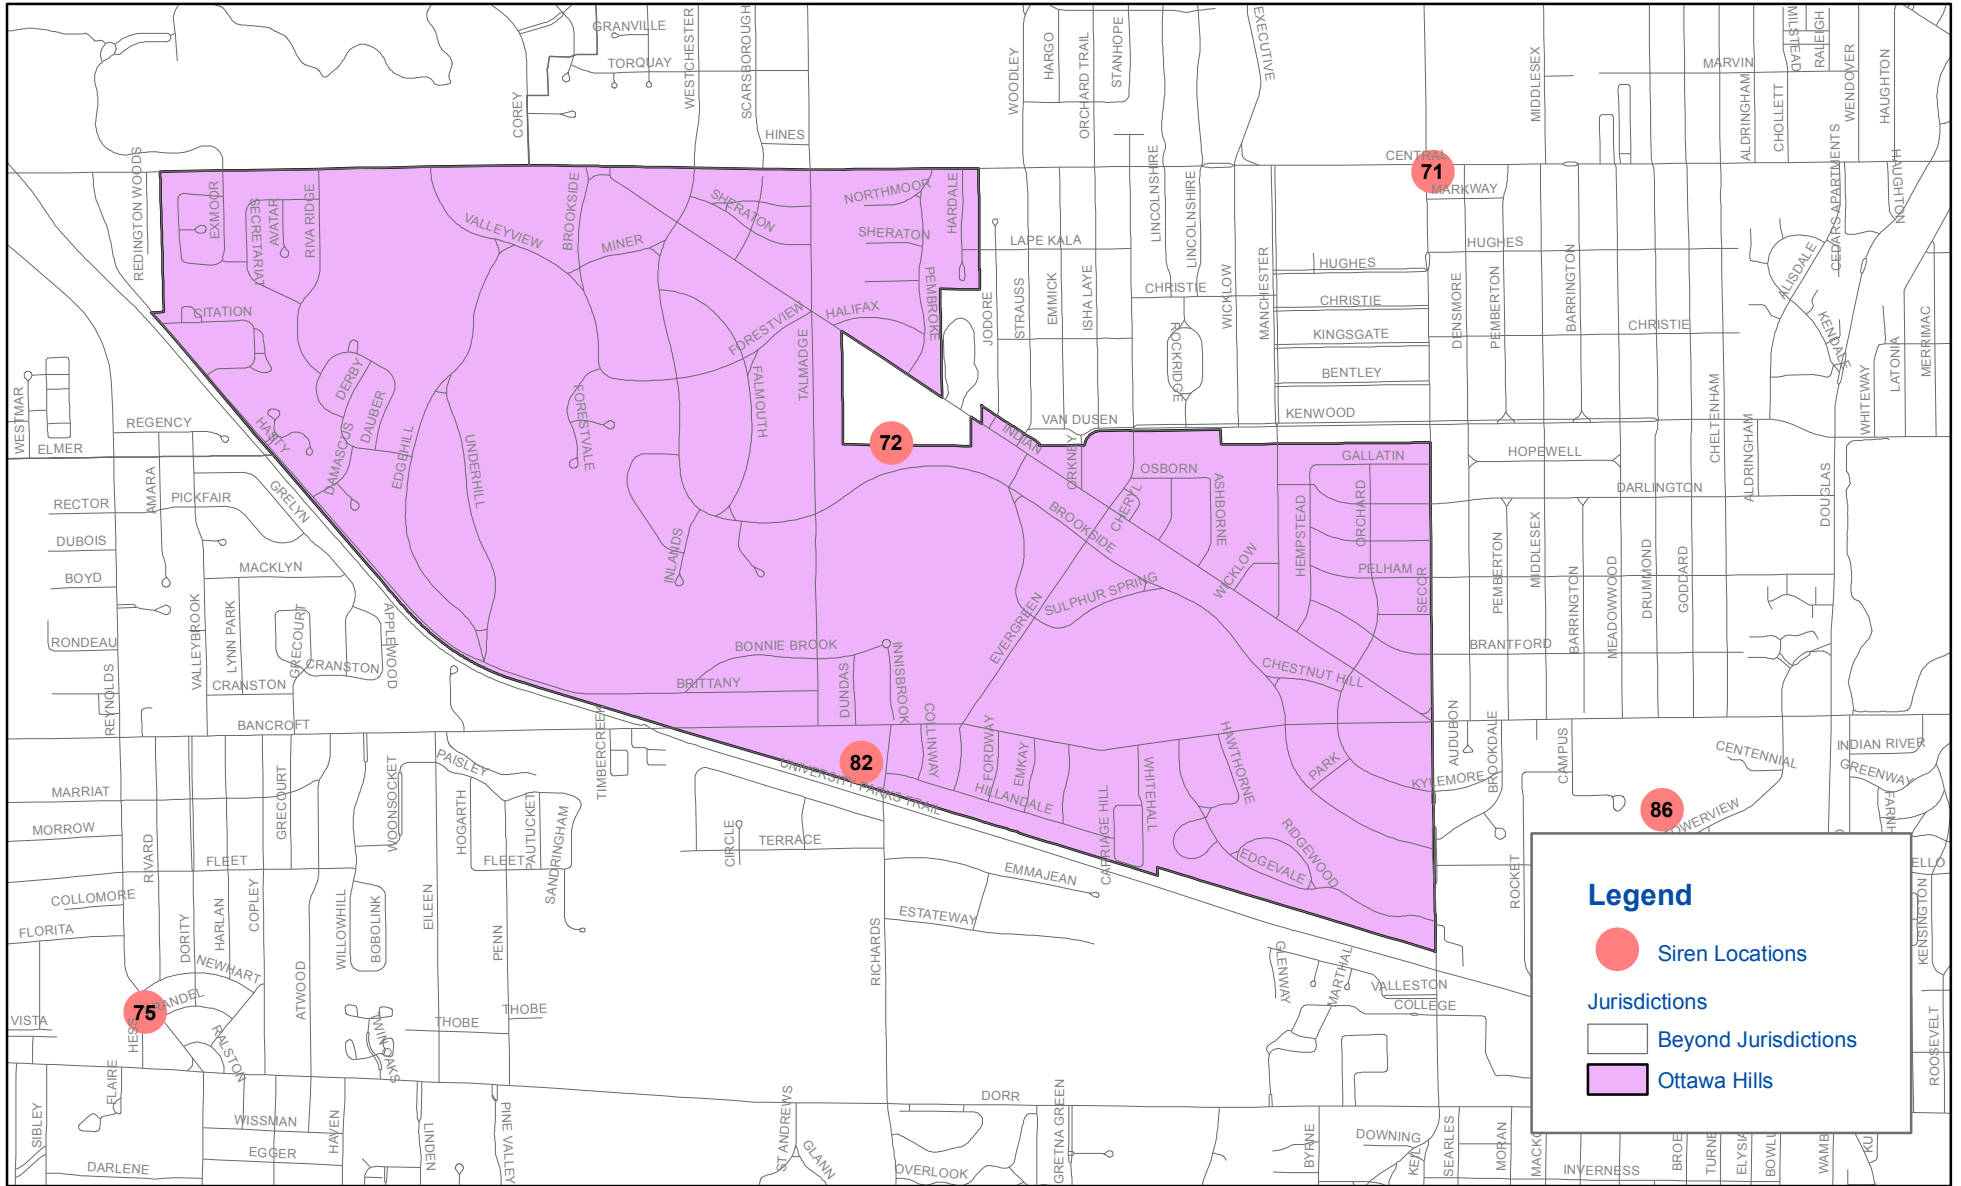

EMA Sirens Monclova Twp

Monclova Twp Outdoor Warning Siren Location Legend
Lucas County Emergency Management Agency

Siren Number	Address	Location
8	5992 Cemetery	V. of Whitehouse Lot
13	4201 S Eber Rd	Monclova Twp
14	4395 Albon Rd	Monclova Fire Dept
15	7961 Stitt Rd	Monclova Twp
23	7145 Garden Rd	Springfield Twp FD #3
35	2660 S Eber Rd, Air Ops Bldg	Ohio Air Natl Guard Base
47	1458 W Wayne St	Old Trail Road/W Wayne St
51	2901 Key St	Lucas Co Rec. Center
52	479 Dussel Rd.	Suffolk Square
53	5123 Ryan Rd	Georgetown Apts
54	5760 Heatherdowns Bv	Toledo ROW
55	204 Illinois Ave	Maumee Municipal Garage
123	4650 Keener Rd.	Monclova Twp.
124	11143 Obee Rd.	Whitehouse

EMA Sirens Oregon

0 0.75 1.5 3 Miles

Oregon Outdoor Warning Siren Location Legend
Lucas County Emergency Management Agency

Siren Number	Address	Location
95	3016 Edison	In Vacant Lot
96	751 Central Ave	Woodward School
97	1501 S Ravine Parkway	City of Toledo ROW
98	2848 York St	Collins Park
99	6730 Corduroy Rd	City of Oregon ROW
100	800 Bury Rd	City of Oregon ROW
102	1102 Wheeling	Oregon Fire Station 2
103	5002 Seaman Rd	Oregon Fire Station 1
104	4421 Bay Shore Rd	Oregon Fire Station 3
109	1501 Champlain	City of Toledo ROW
111	1620 E. Broadway	Oakdale Elementary
112	1343 Miami St	Custom Deco

EMA Sirens Ottawa Hills

0 0.275 0.55 1.1 Miles

Ottawa Hills Outdoor Warning Siren Location Legend

Lucas County Emergency Management Agency

Siren Number	Address	Location
71	3235 Central Ave	Toledo ROW
72	4025 Indian Rd	St Ursula's Academy
75	1655 Reynolds Rd	Toledo FD #14
82	2125 Richards Rd	Ottawa Hills Village Hall
86	2801 W Bancroft St	Univ. of Toledo Student Union

EMA Sirens Toledo (south-west)

Legend

-  Siren Locations
- Jurisdictions**
-  Beyond Jurisdictions
-  Toledo

Toledo (south-west) Outdoor Warning Siren Location Legend

Lucas County Emergency Management Agency