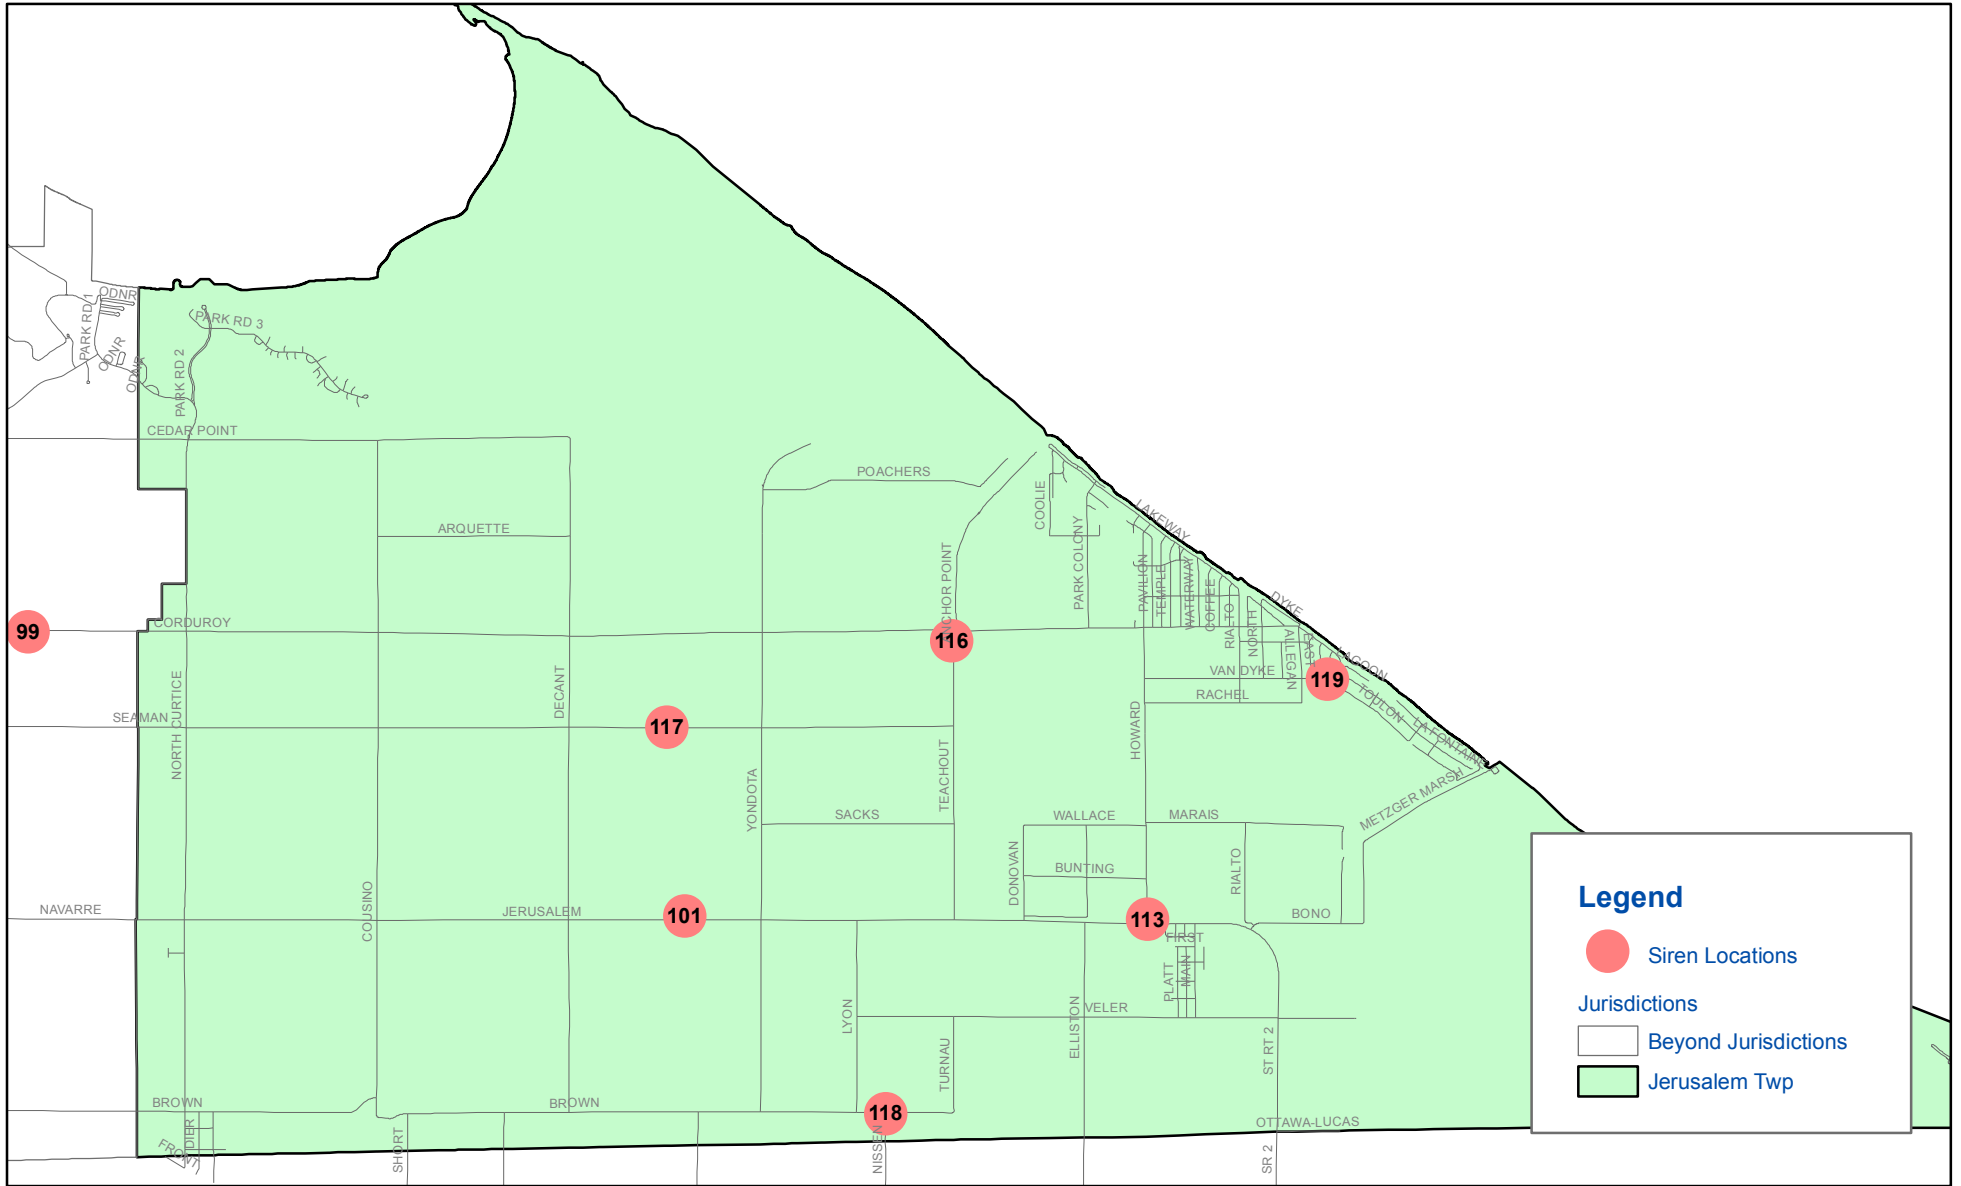

EMA Sirens Berkey

Berkey Twp Outdoor Warning Siren Location Legend
Lucas County Emergency Management Agency

Siren Number	Address	Location
26	11440 W Sylvania Av	Richfield Twp Hall
44	5315 N Berkey Southern Rd	Richfield Twp FD

EMA Sirens Jerusalem Twp

0 0.75 1.5 3 Miles

Jerusalem Twp Outdoor Warning Siren Location Legend
Lucas County Emergency Management Agency

Siren Number	Address	Location
99	6730 Corduroy Rd	City of Oregon ROW
101	9505 Jerusalem Rd	Jerusalem Twp FD
113	11404 Jerusalem Rd (SR2)	Jerusalem Twp
116	10600 Corduroy Rd	Jerusalem Twp
117	9701 Seaman Rd	Jerusalem Twp
118	10413 Brown Rd	Jerusalem Twp
119	12128 Van Dyke Rd	Jerusalem Twp

EMA Sirens Toledo (south-west)

Legend

-  Siren Locations
- Jurisdictions**
-  Beyond Jurisdictions
-  Toledo

Toledo (south-west) Outdoor Warning Siren Location Legend

Lucas County Emergency Management Agency

EMA Sirens Whitehouse

Whitehouse Outdoor Warning Siren Location Legend
Lucas County Emergency Management Agency

Siren Number	Address	Location
7	6655 Providence	Whitehouse Municipal Bldg.
8	5992 Cemetery	V. of Whitehouse Lot
124	11143 Obee Rd.	Whitehouse