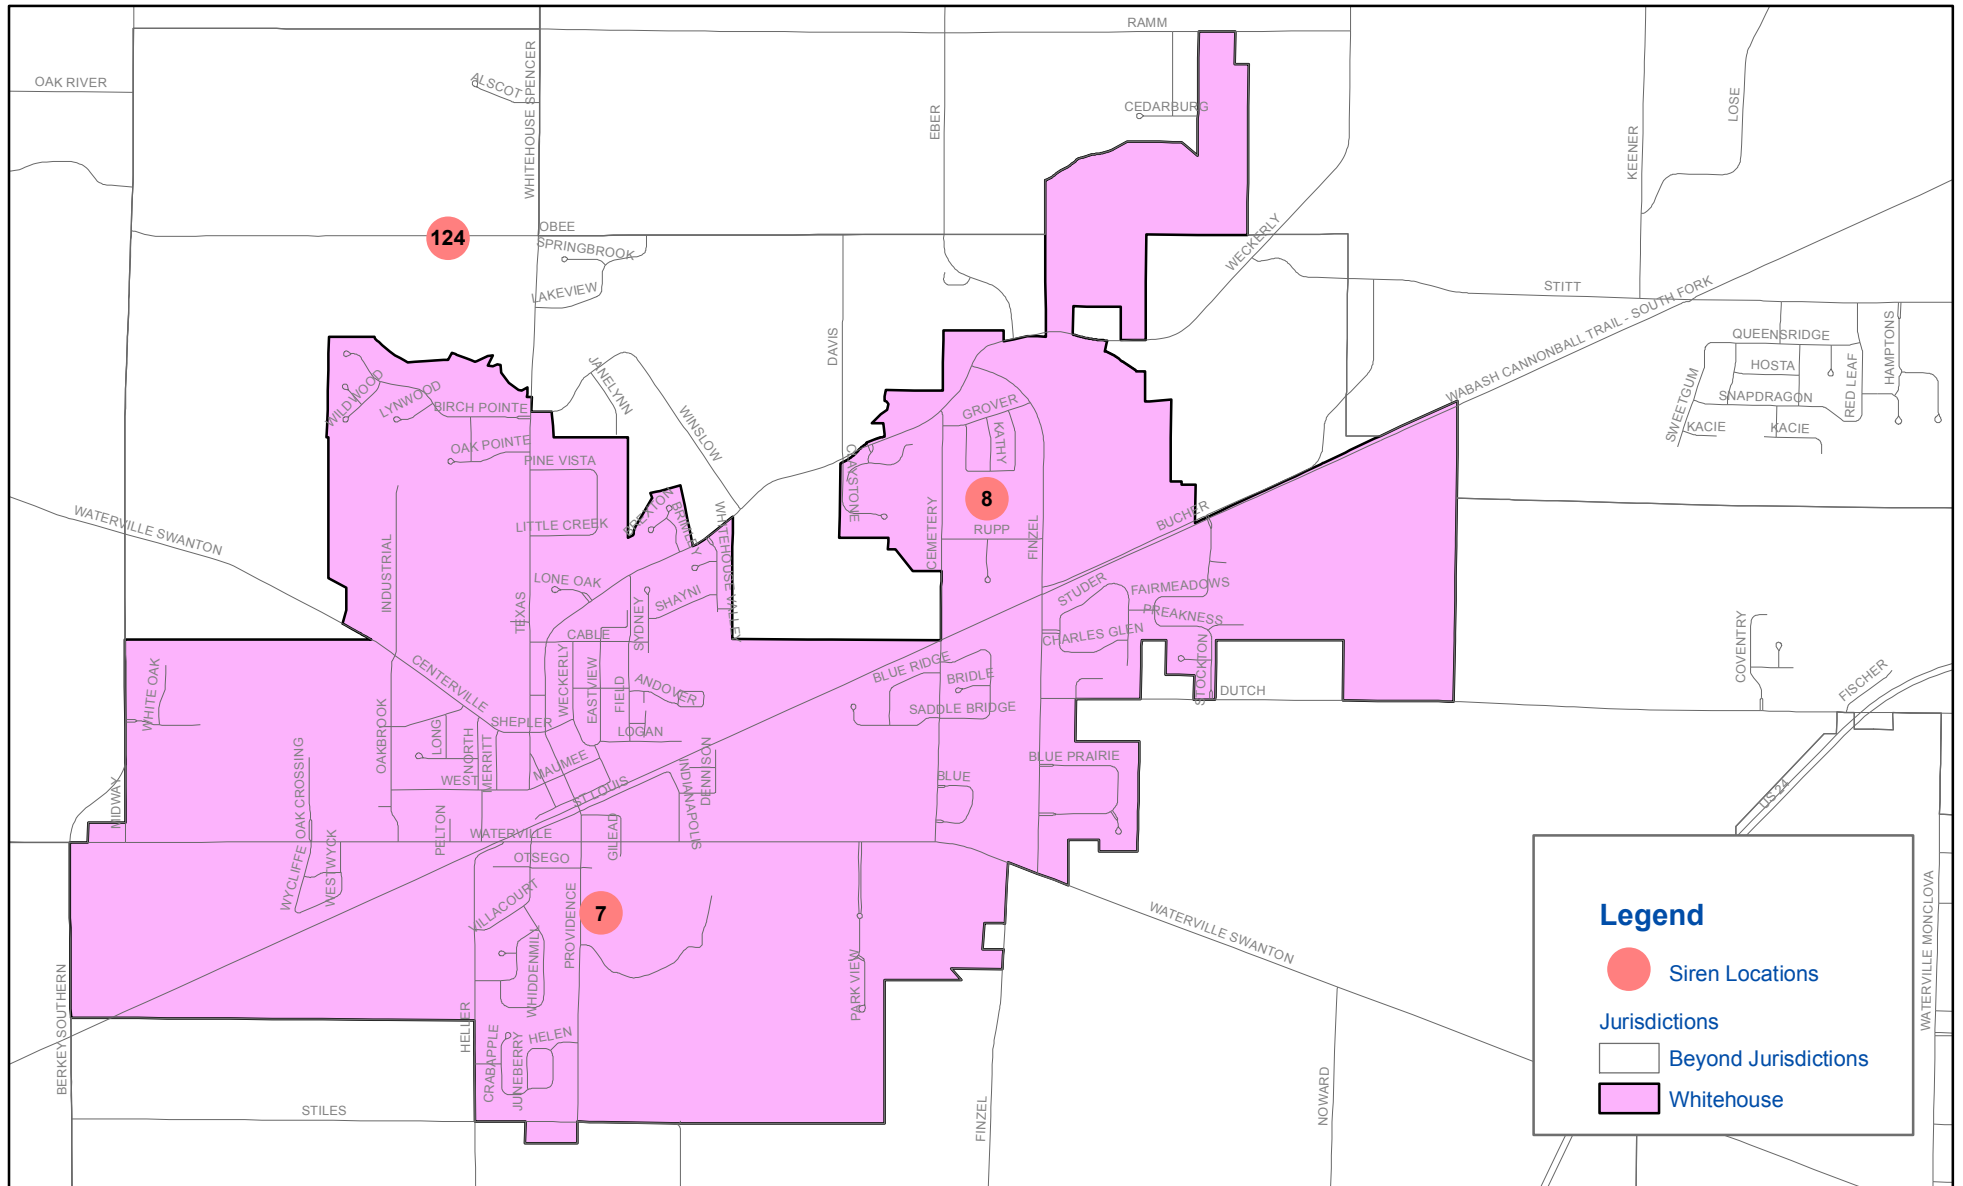

EMA Sirens Toledo (south-west)

Legend

-  Siren Locations
- Jurisdictions**
-  Beyond Jurisdictions
-  Toledo

Toledo (south-west) Outdoor Warning Siren Location Legend

Lucas County Emergency Management Agency

Siren Number	Address	Location
46	2303 Brookford Dr	Toledo Christian School
49	2145 Byrne Rd	Byrne Road Park
50	3901 Shadylawn Dr	Crossgates Elementary
53	5123 Ryan Rd	Georgetown Apts
54	5760 Heatherdowns Bv	Toledo ROW
56	1474 S Detroit Ave	City of Toledo FD #21
57	4820 Airport Hwy	Swan Creek Metropark
58	2857 Airport Hwy	Airport Plaza
75	1655 Reynolds Rd	Toledo FD #14
76	1126 Holland Sylvania	
77	6004 Hill Ave	Banner Mattress
78	4535 Hill Ave	Cotter Voc. School
80	3900 Hill Ave	Keyser Elementary
81	825 Byrne Rd	Mt. Vernon School
82	2125 Richards Rd	Ottawa Hills Village Hall
83	3540 Airport Hwy	Conrads Car Wash
84	3225 Arlington Ave	WTOD Radio Station
85	6015 Merger Dr.	Springfield Twp ROW
86	2801 Bancroft St	Univ. of Toledo Student Union
106	1217 Avondale Ave	City of Toledo ROW
107	2095 Parkside Blvd	City of Toledo ROW
110	1509 Broadway	City of Toledo ROW
112	1343 Miami St	Custom Deco
115	405 Madison Ave	PNC Bank
120	450 Champion St.	Highland Park

EMA Sirens Waterville and Waterville Twp

Waterville and Waterville Twp Outdoor Warning Siren Location Legend
Lucas County Emergency Management Agency

3	10983 Neowash Rd	Providence Twp
5	7214 Yawberg Rd	Providence Twp
7	6655 Providence	Whitehouse Municipal Bldg.
8	5992 Cemetery	V. of Whitehouse Lot
15	7961 Stitt Rd	Monclova Twp
16	457 Sycamore	Waterville Elementary School
17	S River Road	Waterworks Park
18	800 Michigan Ave	Waterville Library
19	8200 Neowash Rd	Browning Masonic Hm
124	11143 Obee Rd.	Whitehouse

EMA Sirens Whitehouse

Whitehouse Outdoor Warning Siren Location Legend
Lucas County Emergency Management Agency

Siren Number	Address	Location
7	6655 Providence	Whitehouse Municipal Bldg.
8	5992 Cemetery	V. of Whitehouse Lot
124	11143 Obee Rd.	Whitehouse