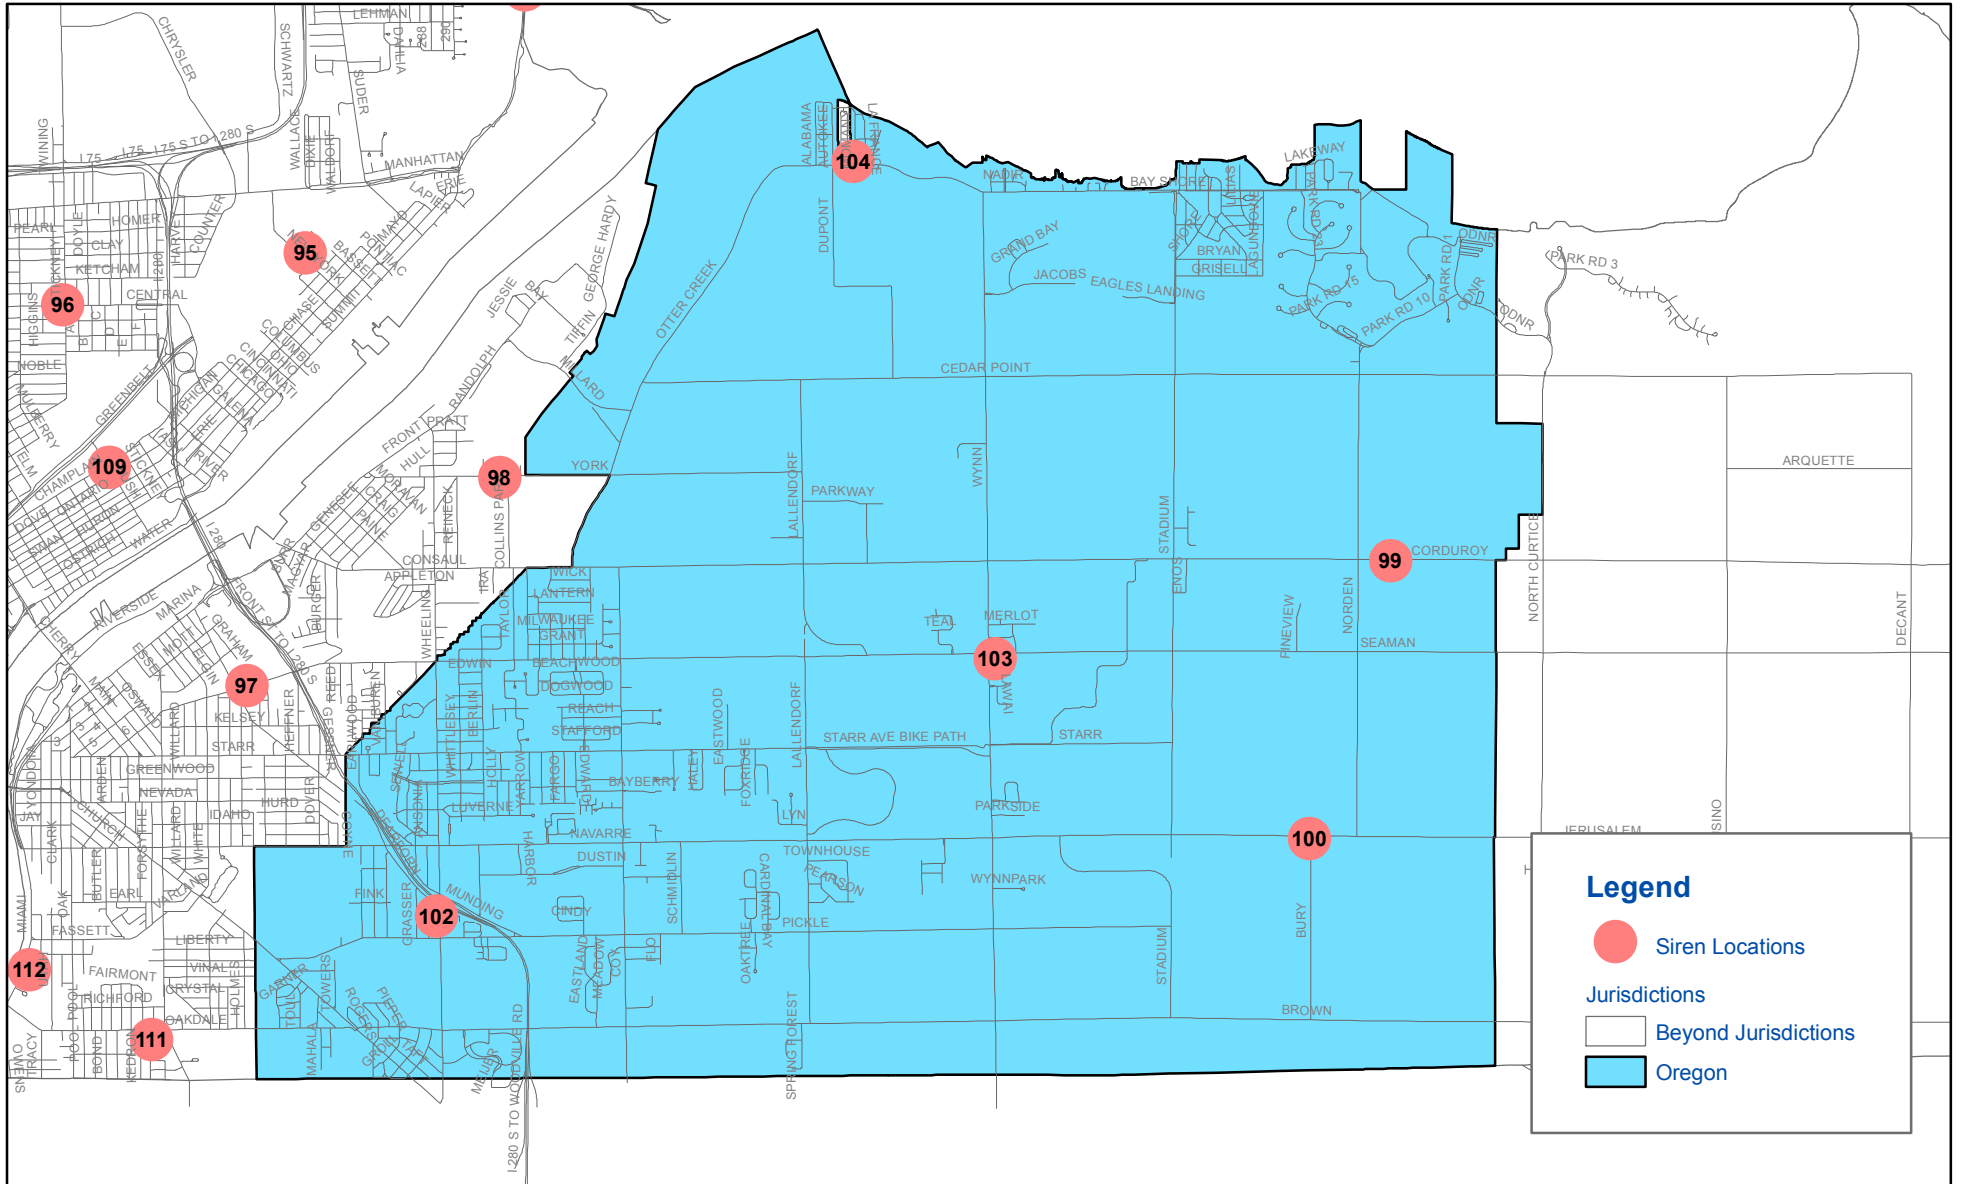

EMA Sirens Monclova Twp

Monclova Twp Outdoor Warning Siren Location Legend
Lucas County Emergency Management Agency

Siren Number	Address	Location
8	5992 Cemetery	V. of Whitehouse Lot
13	4201 S Eber Rd	Monclova Twp
14	4395 Albon Rd	Monclova Fire Dept
15	7961 Stitt Rd	Monclova Twp
23	7145 Garden Rd	Springfield Twp FD #3
35	2660 S Eber Rd, Air Ops Bldg	Ohio Air Natl Guard Base
47	1458 W Wayne St	Old Trail Road/W Wayne St
51	2901 Key St	Lucas Co Rec. Center
52	479 Dussel Rd.	Suffolk Square
53	5123 Ryan Rd	Georgetown Apts
54	5760 Heatherdowns Bv	Toledo ROW
55	204 Illinois Ave	Maumee Municipal Garage
123	4650 Keener Rd.	Monclova Twp.
124	11143 Obee Rd.	Whitehouse

EMA Sirens Oregon

0 0.75 1.5 3 Miles

Oregon Outdoor Warning Siren Location Legend
Lucas County Emergency Management Agency

Siren Number	Address	Location
95	3016 Edison	In Vacant Lot
96	751 Central Ave	Woodward School
97	1501 S Ravine Parkway	City of Toledo ROW
98	2848 York St	Collins Park
99	6730 Corduroy Rd	City of Oregon ROW
100	800 Bury Rd	City of Oregon ROW
102	1102 Wheeling	Oregon Fire Station 2
103	5002 Seaman Rd	Oregon Fire Station 1
104	4421 Bay Shore Rd	Oregon Fire Station 3
109	1501 Champlain	City of Toledo ROW
111	1620 E. Broadway	Oakdale Elementary
112	1343 Miami St	Custom Deco

EMA Sirens Toledo (south-west)

Legend

-  Siren Locations
- Jurisdictions**
-  Beyond Jurisdictions
-  Toledo

Toledo (south-west) Outdoor Warning Siren Location Legend

Lucas County Emergency Management Agency

EMA Sirens Whitehouse

Whitehouse Outdoor Warning Siren Location Legend
Lucas County Emergency Management Agency

Siren Number	Address	Location
7	6655 Providence	Whitehouse Municipal Bldg.
8	5992 Cemetery	V. of Whitehouse Lot
124	11143 Obee Rd.	Whitehouse