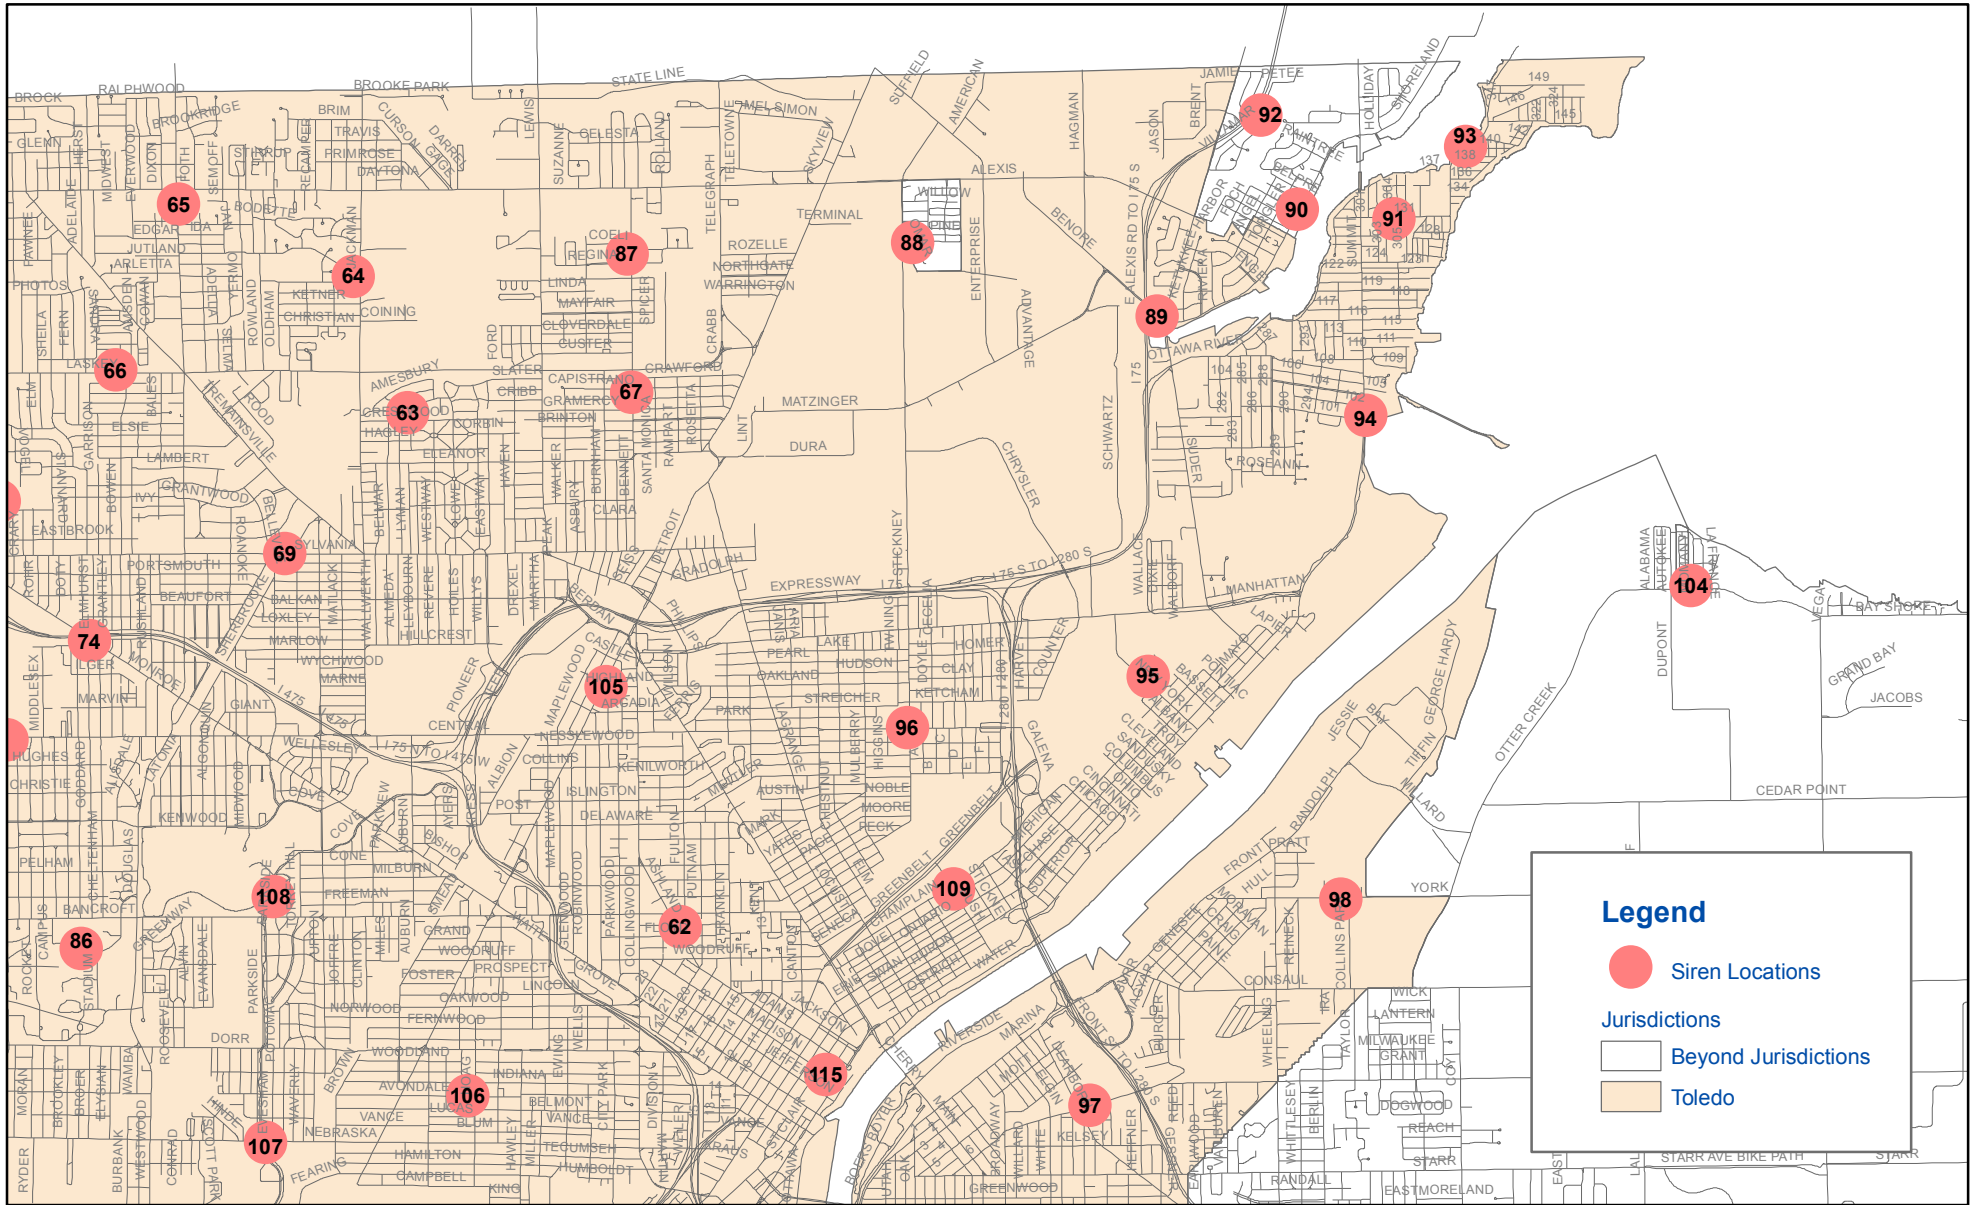

EMA Sirens Toledo (north-east)

Toledo (north-east) Outdoor Warning Siren Location Legend
Lucas County Emergency Management Agency

Siren Number	Address	Location
62	2112 Ashland Ave	City of Toledo
63	1515 Slater St	Larchmont Elementary
64	5411 Jackman	UAW Local 14
65	5732 Douglas Rd	Toledo Baptist Temple
66	2743 Laskey Rd	Toledo FD #23
67	4901 Bennett Rd	Bennett Park
69	2048 Sylvania Ave	Toledo ROW
74	4349 Monroe St	Toledo ROW
86	2801 Bancroft St	Univ. of Toledo Student Union
87	5505 Bennett Rd	Regina Coeli School
88	1000 Omar Ave	Washington Twp
89	5115 Benore Rd	City of Toledo
90	2469 Shoreland Ave	Washington Twp Fire Station
91	1930 131st St	Friendship Park
92	6064 Villamar Rd	Fuller Creekside
93	5844 Edgewater Dr	Ottawa River Yacht Club
94	4500 Summit St	Cullen Park
95	3016 Edison	In Vacant Lot
96	751 Central Ave	Woodward School
97	1501 S Ravine Parkway	City of Toledo ROW
98	2848 York St	Collins Park
104	4421 Bay Shore Rd	Oregon Fire Station 3
105	3278 N Detroit Ave	City of Toledo ROW
106	1217 Avondale Ave	City of Toledo ROW
107	2095 Parkside Blvd	City of Toledo ROW
108	2240 Ottawa Pkwy	Ottawa Park Ice Rink
109	1501 Champlain	City of Toledo ROW
115	405 Madison Ave	PNC Bank