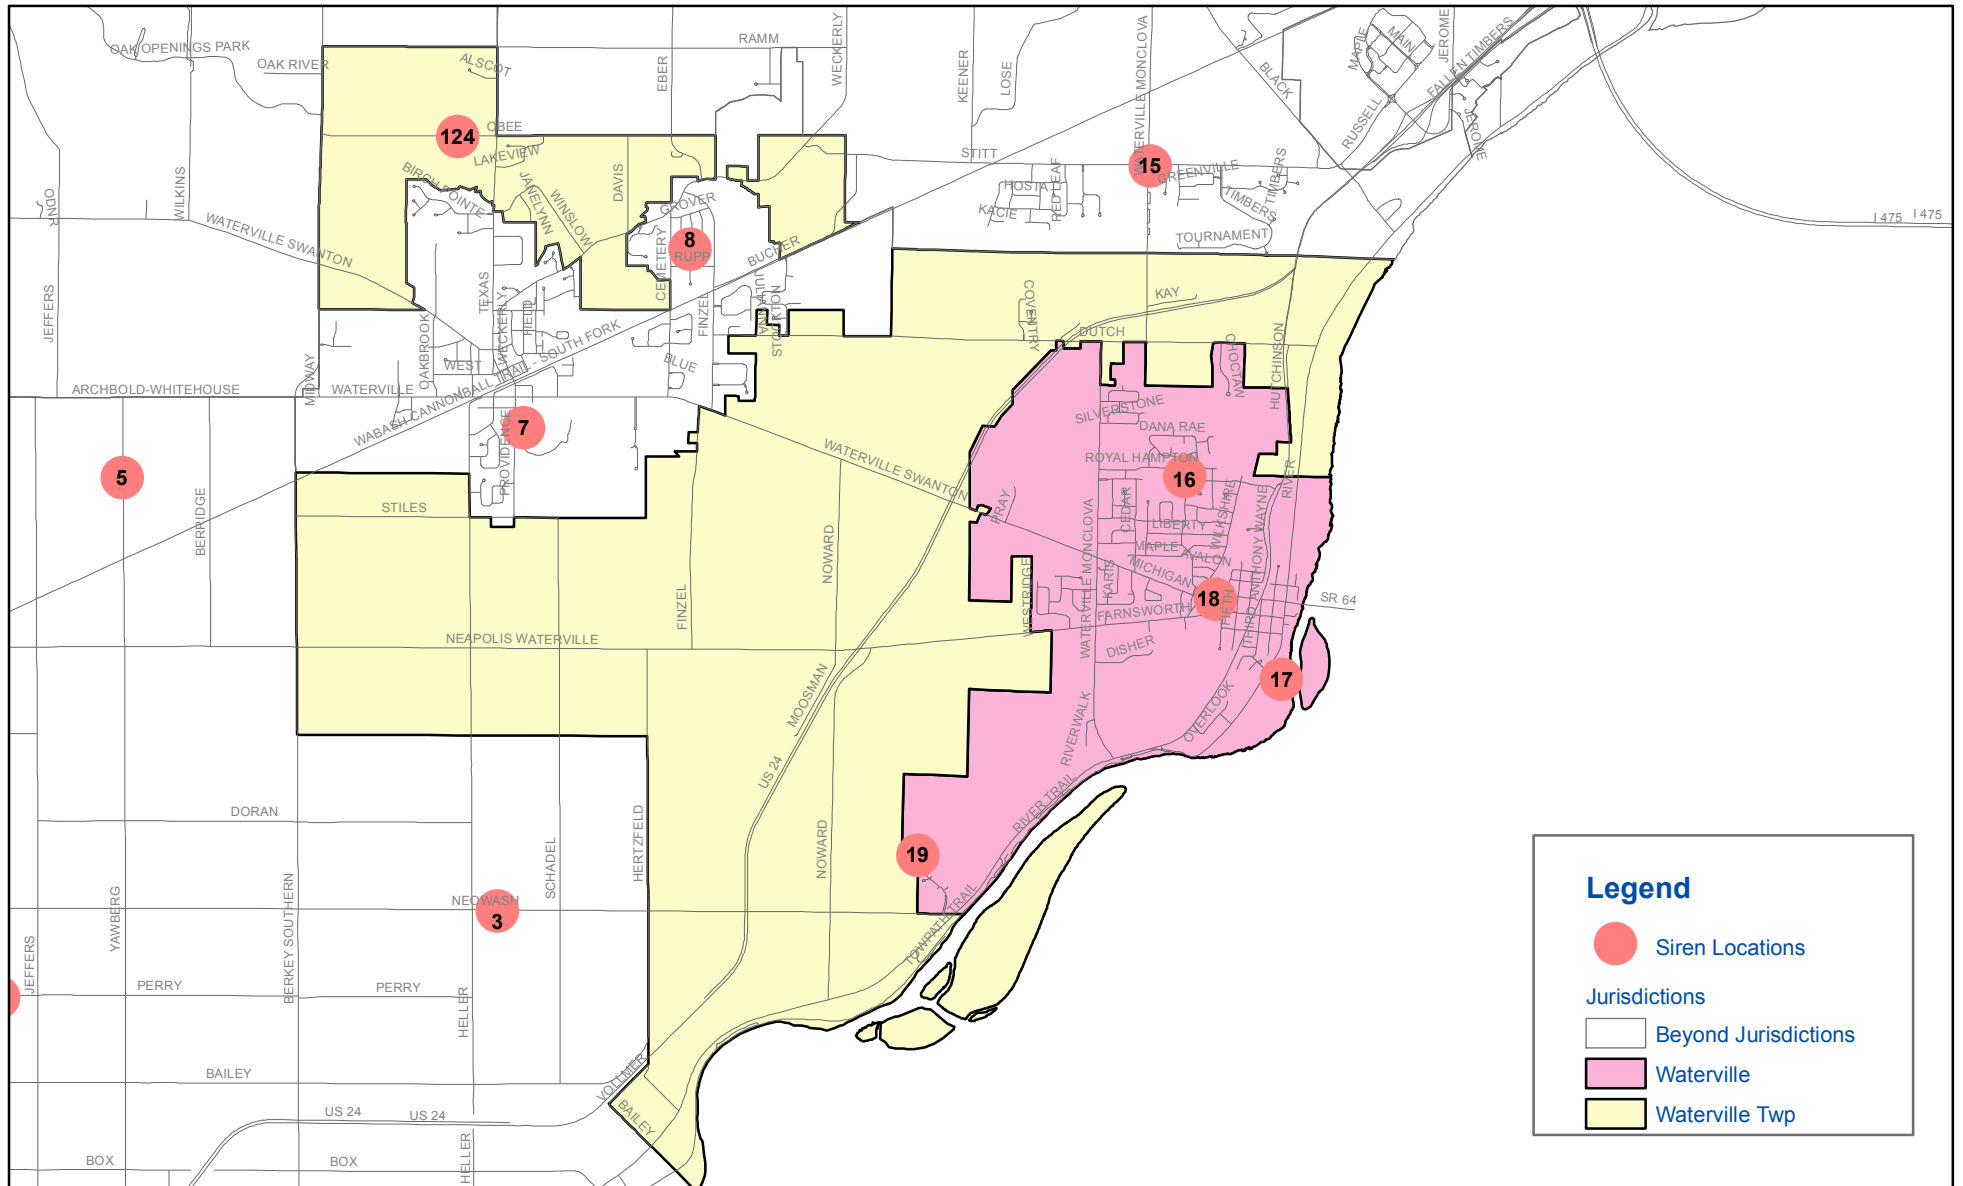

EMA Sirens Waterville and Waterville Twp

Waterville and Waterville Twp Outdoor Warning Siren Location Legend
Lucas County Emergency Management Agency

3	10983 Neowash Rd	Providence Twp
5	7214 Yawberg Rd	Providence Twp
7	6655 Providence	Whitehouse Municipal Bldg.
8	5992 Cemetery	V. of Whitehouse Lot
15	7961 Stitt Rd	Monclova Twp
16	457 Sycamore	Waterville Elementary School
17	S River Road	Waterworks Park
18	800 Michigan Ave	Waterville Library
19	8200 Neowash Rd	Browning Masonic Hm
124	11143 Obee Rd.	Whitehouse