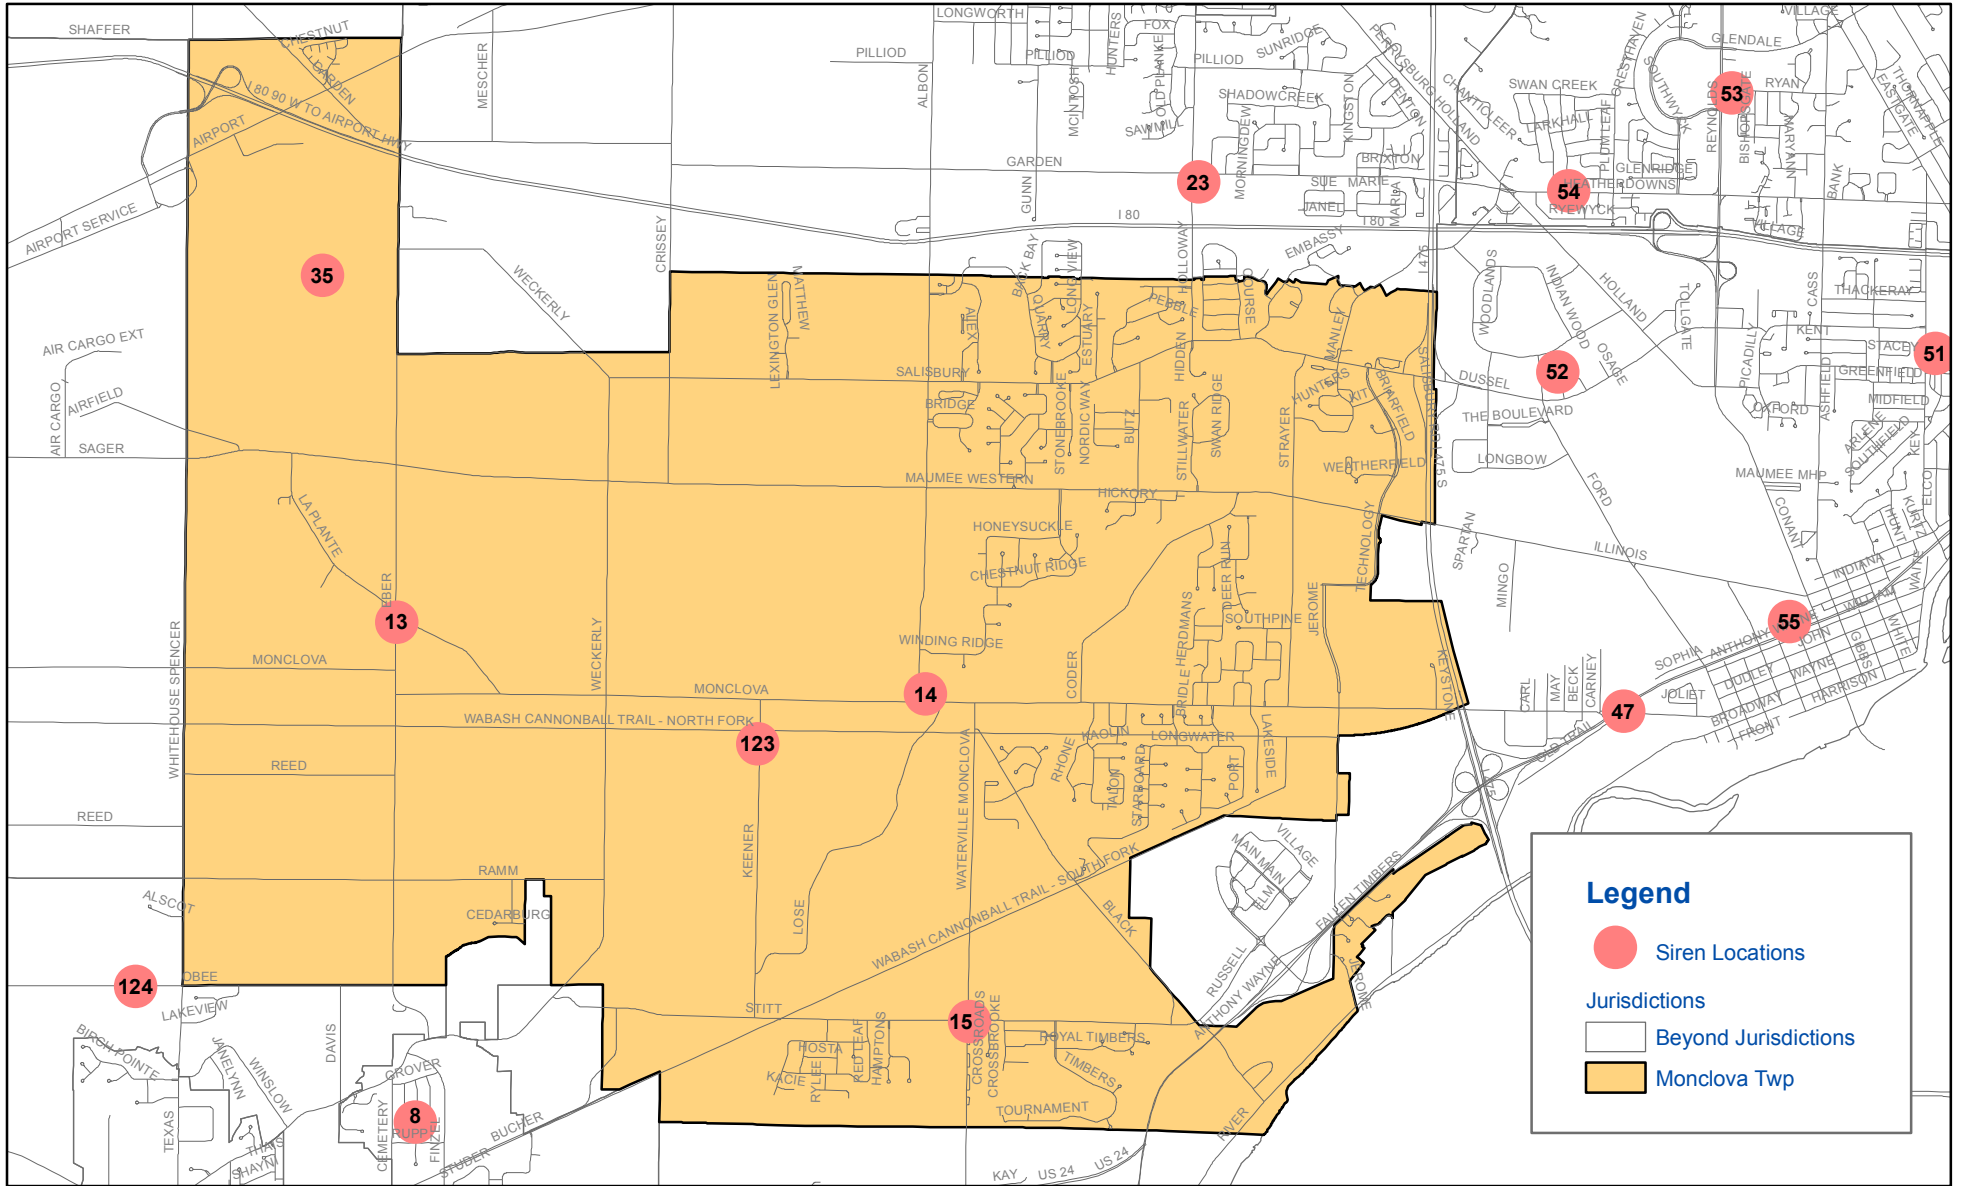

EMA Sirens Monclova Twp

Monclova Twp Outdoor Warning Siren Location Legend
Lucas County Emergency Management Agency

Siren Number	Address	Location
8	5992 Cemetery	V. of Whitehouse Lot
13	4201 S Eber Rd	Monclova Twp
14	4395 Albon Rd	Monclova Fire Dept
15	7961 Stitt Rd	Monclova Twp
23	7145 Garden Rd	Springfield Twp FD #3
35	2660 S Eber Rd, Air Ops Bldg	Ohio Air Natl Guard Base
47	1458 W Wayne St	Old Trail Road/W Wayne St
51	2901 Key St	Lucas Co Rec. Center
52	479 Dussel Rd.	Suffolk Square
53	5123 Ryan Rd	Georgetown Apts
54	5760 Heatherdowns Bv	Toledo ROW
55	204 Illinois Ave	Maumee Municipal Garage
123	4650 Keener Rd.	Monclova Twp.
124	11143 Obee Rd.	Whitehouse