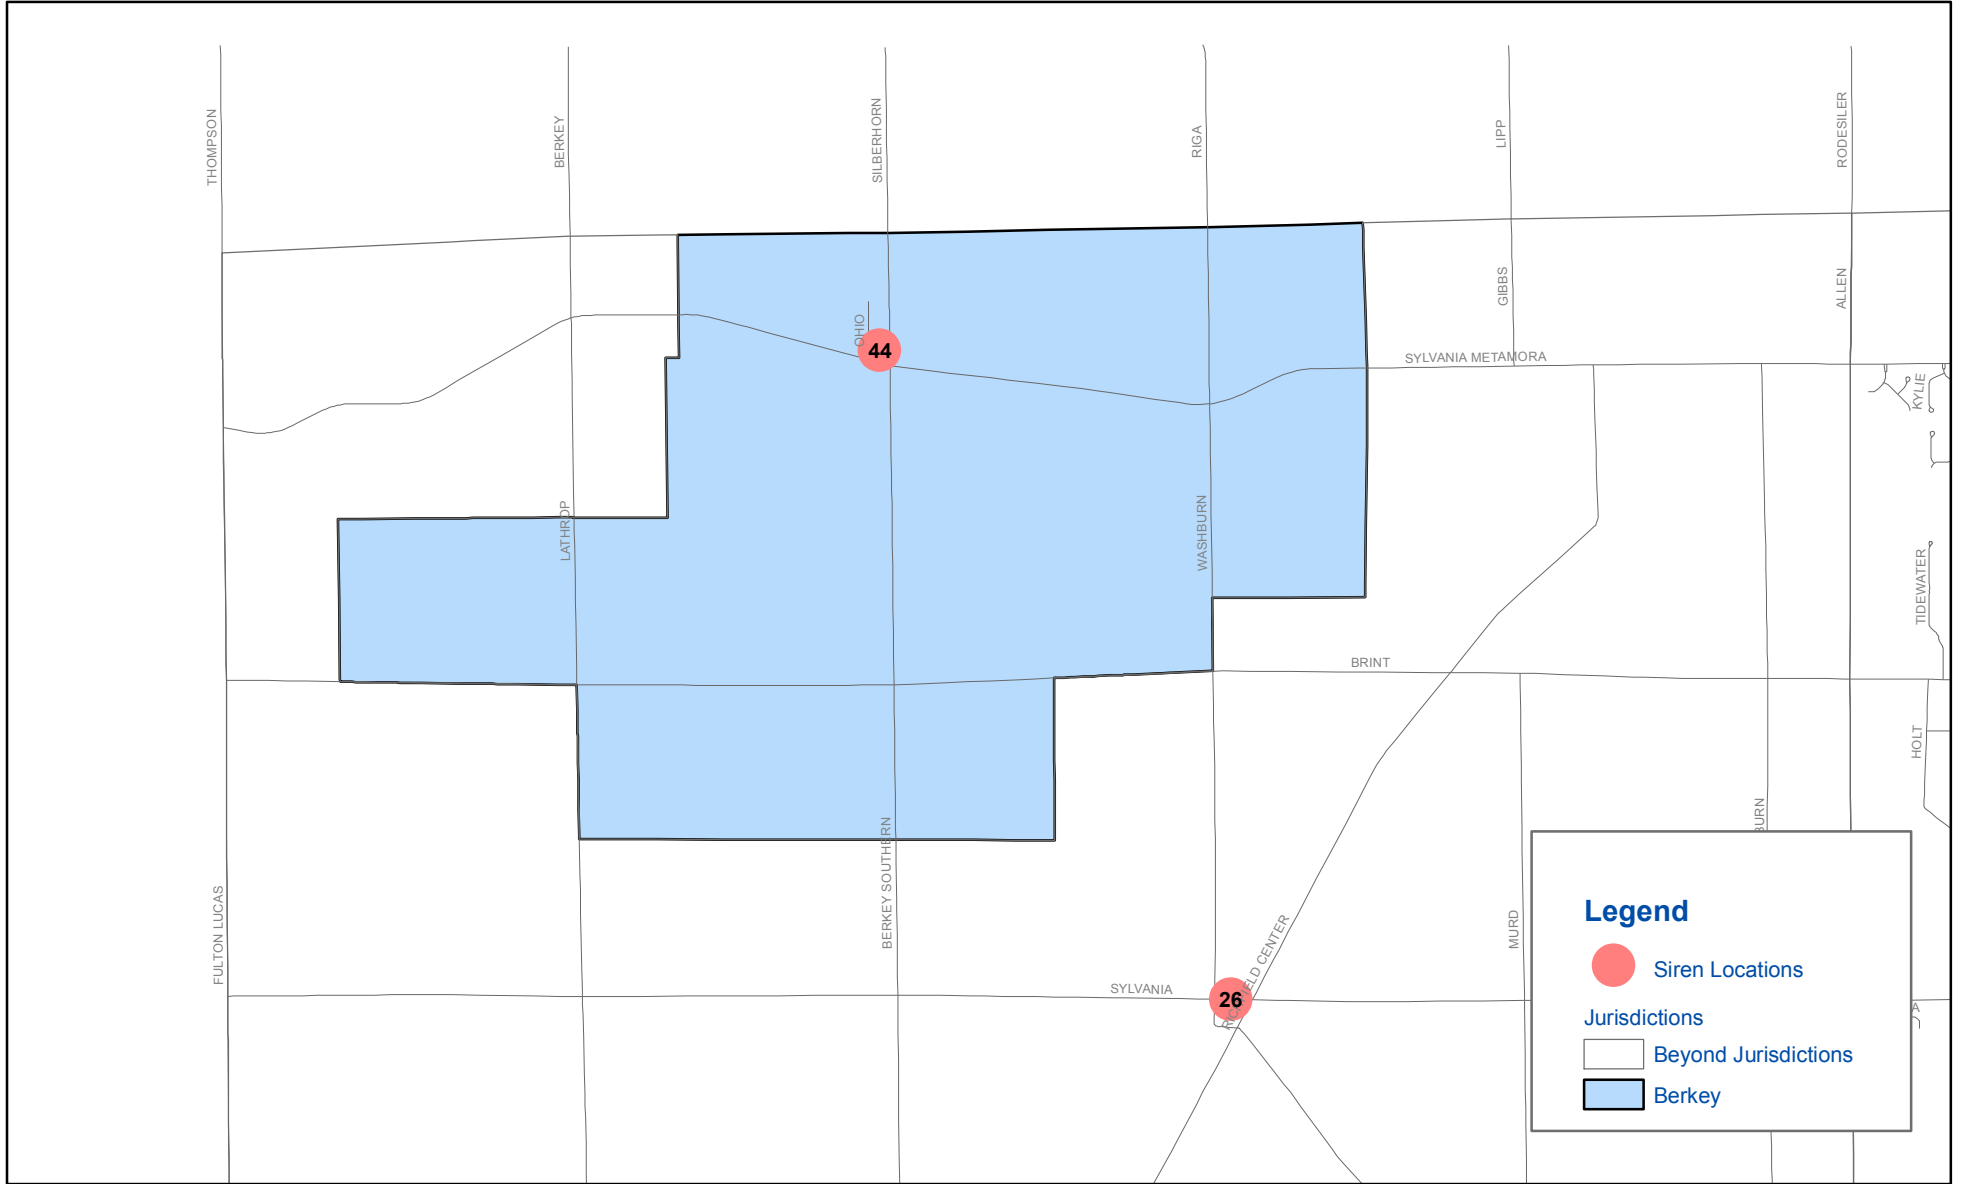

EMA Sirens Berkey

Berkey Twp Outdoor Warning Siren Location Legend
Lucas County Emergency Management Agency

Siren Number	Address	Location
26	11440 W Sylvania Av	Richfield Twp Hall
44	5315 N Berkey Southern Rd	Richfield Twp FD

EMA Sirens Jerusalem Twp

0 0.75 1.5 3 Miles

Jerusalem Twp Outdoor Warning Siren Location Legend
Lucas County Emergency Management Agency

Siren Number	Address	Location
99	6730 Corduroy Rd	City of Oregon ROW
101	9505 Jerusalem Rd	Jerusalem Twp FD
113	11404 Jerusalem Rd (SR2)	Jerusalem Twp
116	10600 Corduroy Rd	Jerusalem Twp
117	9701 Seaman Rd	Jerusalem Twp
118	10413 Brown Rd	Jerusalem Twp
119	12128 Van Dyke Rd	Jerusalem Twp

EMA Sirens Toledo (south-west)

Legend

-  Siren Locations
- Jurisdictions**
-  Beyond Jurisdictions
-  Toledo

Toledo (south-west) Outdoor Warning Siren Location Legend

Lucas County Emergency Management Agency

EMA Sirens Whitehouse

Whitehouse Outdoor Warning Siren Location Legend
Lucas County Emergency Management Agency

Siren Number	Address	Location
7	6655 Providence	Whitehouse Municipal Bldg.
8	5992 Cemetery	V. of Whitehouse Lot
124	11143 Obee Rd.	Whitehouse