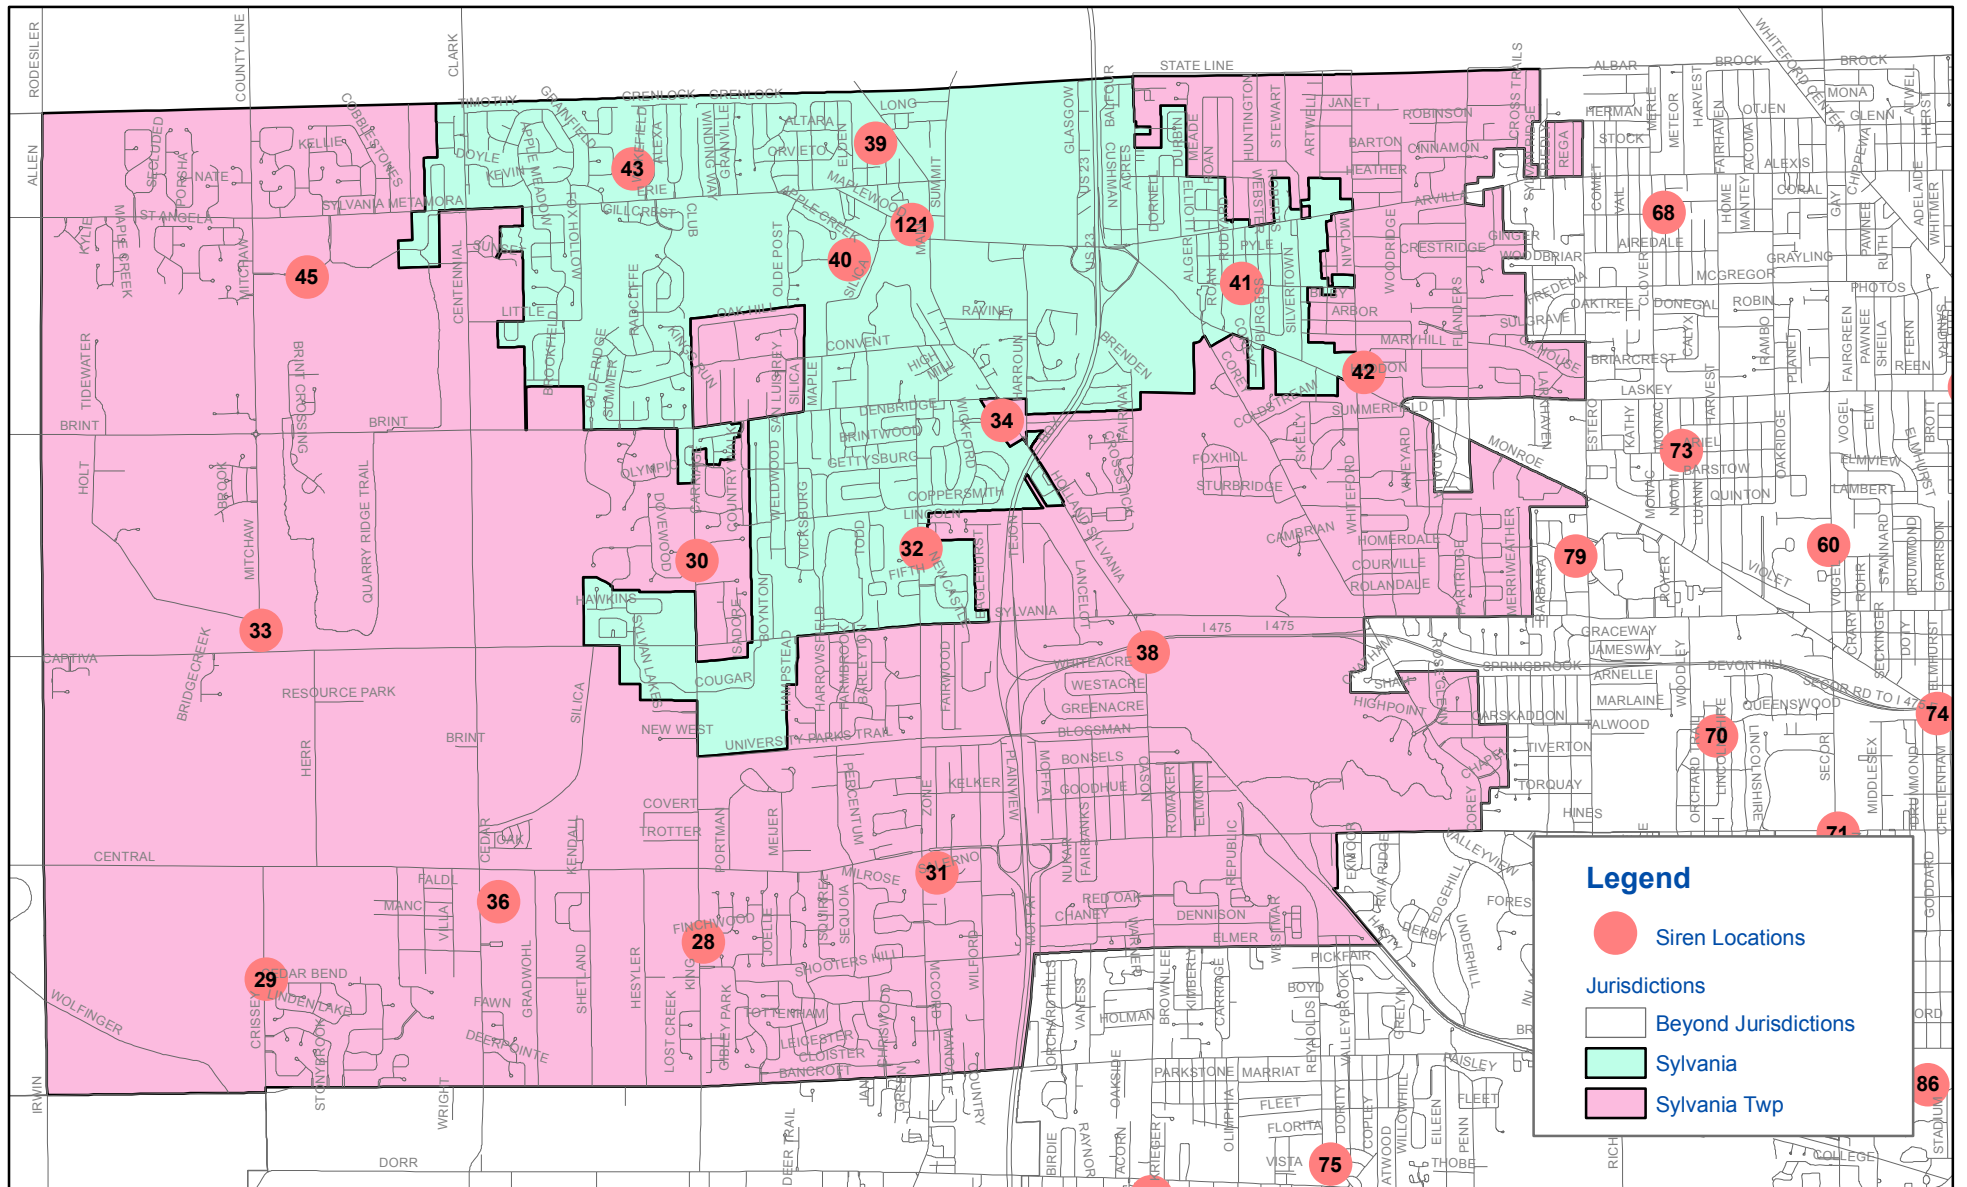

EMA Sirens Sylvania and Sylvania Twp

Sylvania and Sylvania Twp Outdoor Warning Siren Location Legend

Lucas County Emergency Management Agency

Siren Number	Address	Location
28	2701 King Rd	Family Christian Center
29	2562 N Crissey Rd	Sylvania Twp
30	4420 King Rd	Sylvania Twp PD
31	3006 N McCord Rd	Sylvania Twp. FD #2
32	4304 McCord Rd	McCord Jr High
33	9000 Sylvania Avenue	Timberstone Jr High School
34	4927 Holland Sylvania Rd	Sylvania Twp Hall
36	8300 Central Ave	Reichert Stamping
38	3840 Holland Sylvania	Stranahan Elementary
39	5911 Woodrow	Sylvania Veterans Park
40	5403 Silica Dr	Northview High School
41	5550 McGregor	Whetstone Park
42	5056 Haddon Rd	Sylvania FD #3
43	7720 Erie St	Highland Elementary School
45	8801 Sylvania Metamora Rd	Pacesetter Park
60	4235 Secor Rd	Toledo Clinic
68	3939 Wrenwood St	Lucas Co Alt Learning
70	3505 Lincolnshire	Washington Local Schools
71	3235 Central Ave	Toledo ROW
73	3845 Clawson Ave	Monac Elementary School
74	4349 Monroe St	Toledo ROW
75	1655 Reynolds Rd	Toledo FD #14
79	4211 Talmadge Rd	Harold Jaffee Jewelers